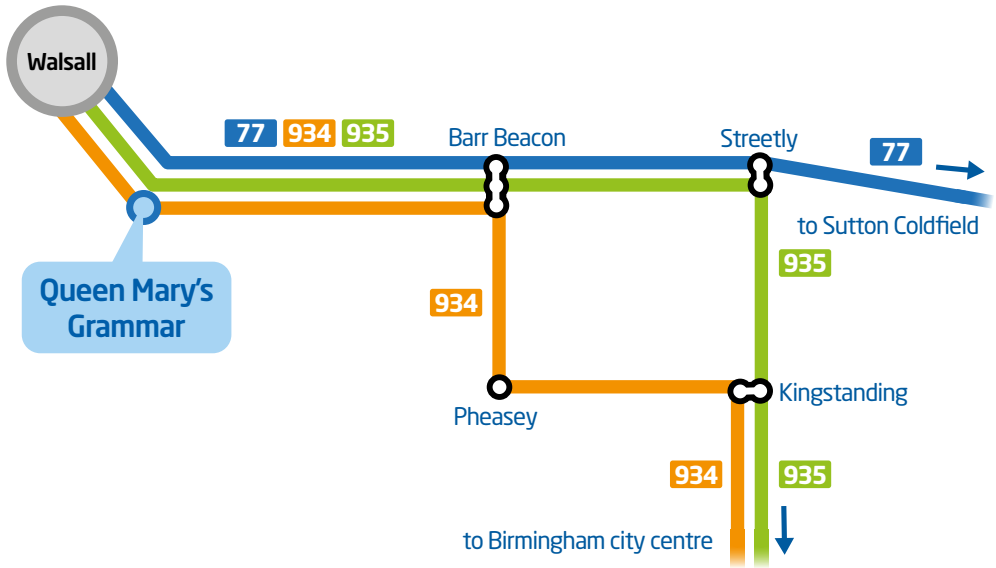

getting to Queen Mary's Grammar by bus

our services for pupils at Queen Mary's Grammar:

77 buses up to every 20 minutes for pupils living in Sutton Coldfield | Streetly | Barr Beacon | Walsall

934 buses up to every 30 minutes for pupils living in city centre | Kingstanding | Pheasey | Barr Beacon | Walsall

935 buses up to every 15 minutes for pupils living in city centre | Kingstanding | Streetly | Barr Beacon | Walsall