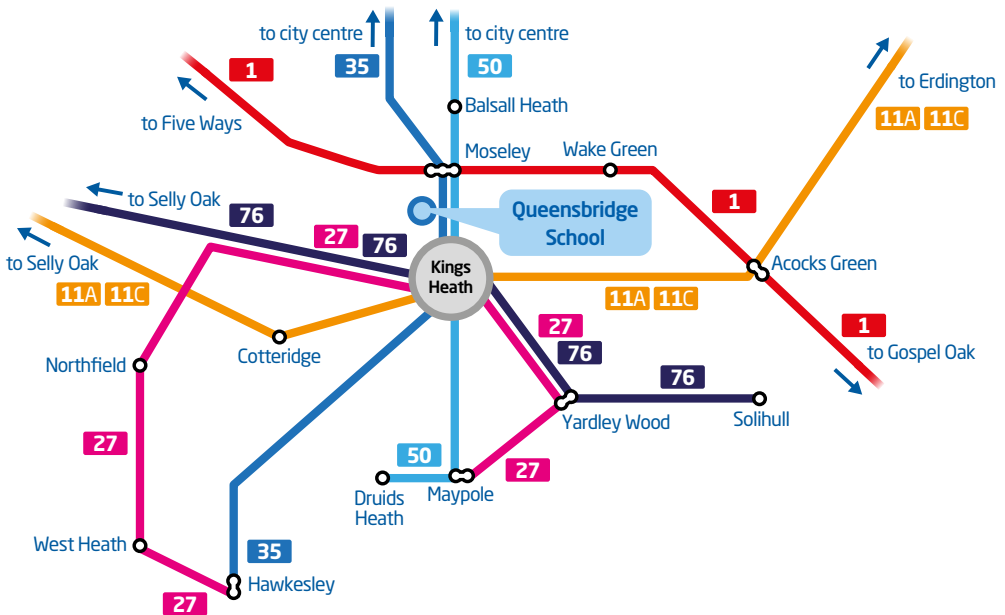

getting to Queensbridge School by bus

our services for pupils at Queensbridge School:

1 buses up to every 10 minutes for pupils living in
Gospel Oak | Acocks Green | Wake Green | Moseley | Edgbaston | Five Ways

11A 11C buses up to every 8-9 minutes for pupils living in
Perry Barr | Bearwood | Cotteridge | Kings Heath | Acocks Green | Erdington | Perry Barr **11A**
Perry Barr | Erdington | Acocks Green | Kings Heath | Cotteridge | Bearwood | Perry Barr **11C**

27 buses up to every 20 minutes for pupils living in
Maypole | Yardley Wood | Kings Heath | Bournville | Northfield | West Heath | Hawkesley

35 buses up to every 10 minutes for pupils living in
city centre | Moseley | Kings Heath | Pool Farm | Hawkesley

50 buses up to every 4-5 minutes for pupils living in
city centre | Balsall Heath | Moseley | Kings Heath | Maypole | Druids Heath

76 buses up to every 20 minutes for pupils living in
Solihull | Shirley | Kings Heath | Selly Oak