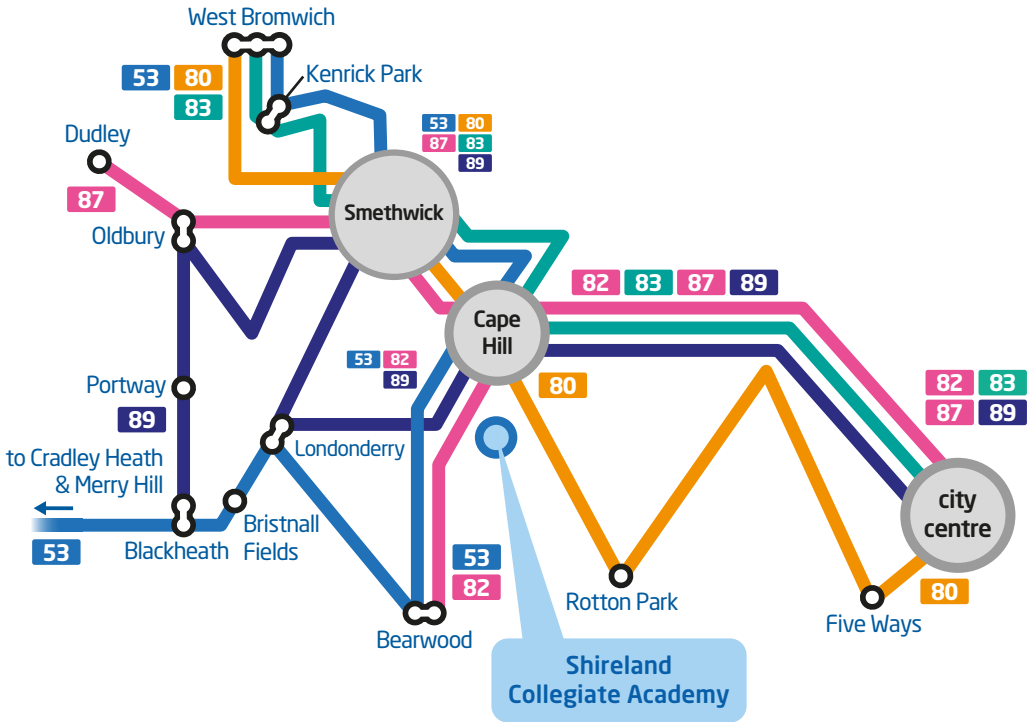

getting to Shireland Collegiate Academy by bus

our services for pupils at Shireland Collegiate Academy:

53 buses up to every 30 minutes for pupils living in West Bromwich | Smethwick | Cape Hill | Bearwood | Londonderry | Blackheath | Merry Hill

80 buses up to every 20 minutes for pupils living in city centre | Five Ways | Cape Hill | Smethwick | West Bromwich

82 87 buses up to every 5 minutes for pupils living in city centre | Cape Hill | Bearwood **82**
city centre | Cape Hill | Smethwick | Oldbury | Dudley **87**

83 buses up to every 30 minutes for pupils living in city centre | Cape Hill | Soho | Kenrick Park

89 buses up to every 30 minutes for pupils living in city centre | Cape Hill | Londonderry | Smethwick | Oldbury | Portway | Blackheath