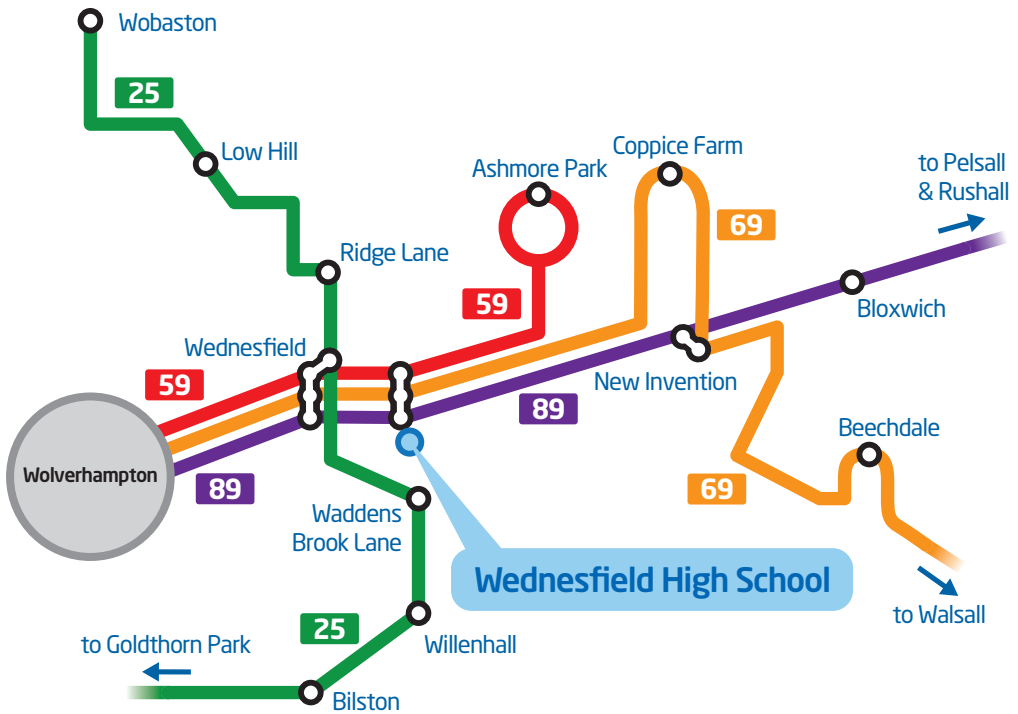

# getting to **Wednesfield High School** by bus

## our services for pupils at **Wednesfield High School**:

**25** buses up to every 30 minutes for pupils living in **Wobaston | Wednesfield | Willenhall | Bilston | Goldthorn Park**

**59** buses up to every 5 minutes for pupils living in **Wolverhampton | Wednesfield | Ashmore Park**

**69** buses up to every 30 minutes for pupils living in **Wolverhampton | Wednesfield | Coppice Farm | New Invention | Beechdale | Walsall**

**89** buses up to every 30 minutes for pupils living in **Wolverhampton | Wednesfield | New Invention | Bloxwich**