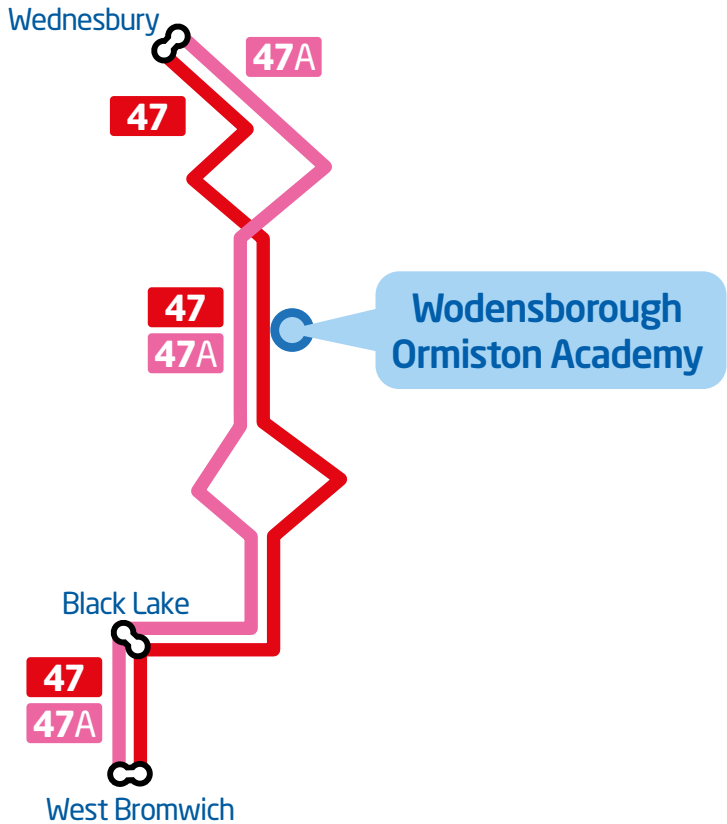

getting to **Wodensborough Ormiston Academy** by bus

our services for pupils at **Wodensborough Ormiston Academy**:

47 **47A** buses up to every 10 minutes for pupils living in **West Bromwich | Black Lake | Wednesbury**