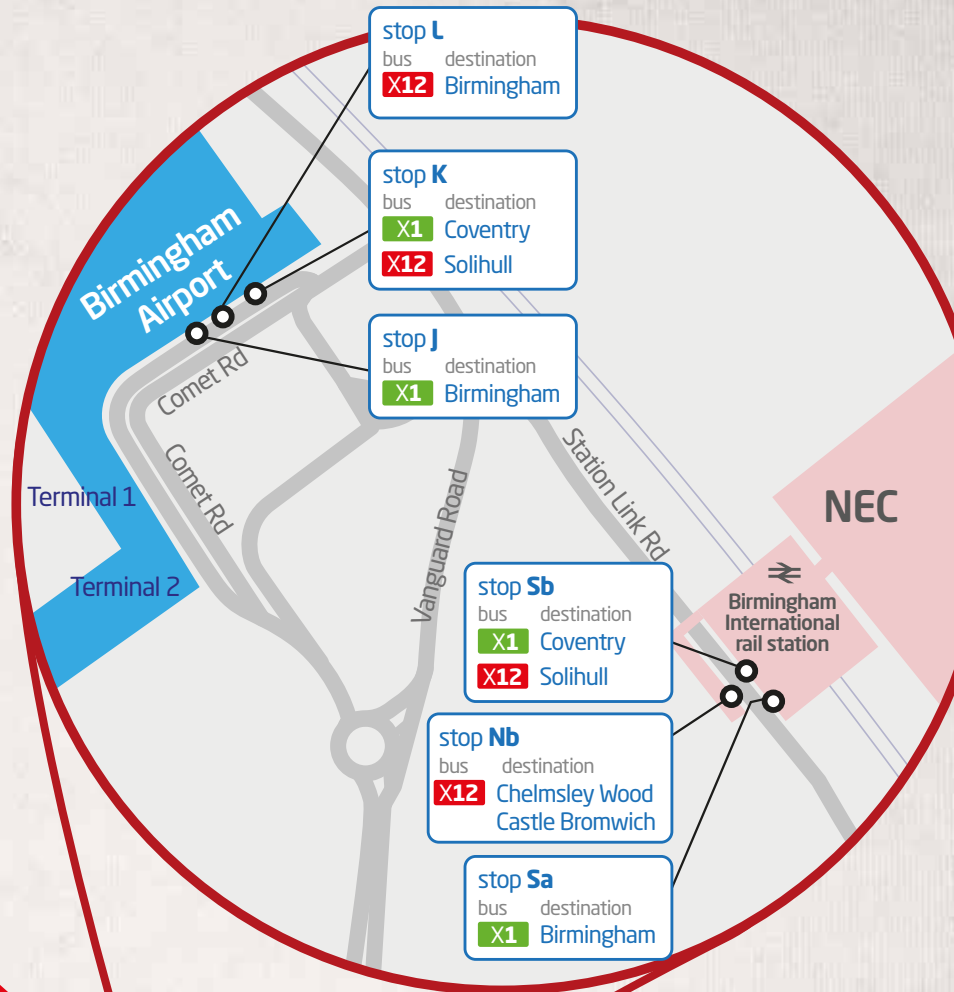

Birmingham International Airport by bus

SALE
on Contactless

SAVE 10p

Adult single & day travel

1 trip £2.30

2 trips or more never pay more than a daysaver
£4.50 if you travelled before 9.30am Mon-Fri
£3.90 if you travelled after 9.30am or anytime Sat/Sun

Just tap at the start of every bus journey

Prices correct at 2nd January 2019
Contactless sale can be removed or changed at short notice

travel in style on the X1 & X12

X1 **X12**

- EXTRA LEG ROOM & COMFY SEATS
- NEXT STOP ANNOUNCEMENTS
- FREE WIFI
- GREENER EMISSIONS

how often our buses run

X1 up to every 20 minutes ▶ **fastest** from Birmingham 24hrs a day
up to every 20 minutes ▶ from Coventry

X12 up to every 20 minutes

full timetable details are available online & from our travelshops

nxbus.co.uk

national express **West Midlands**