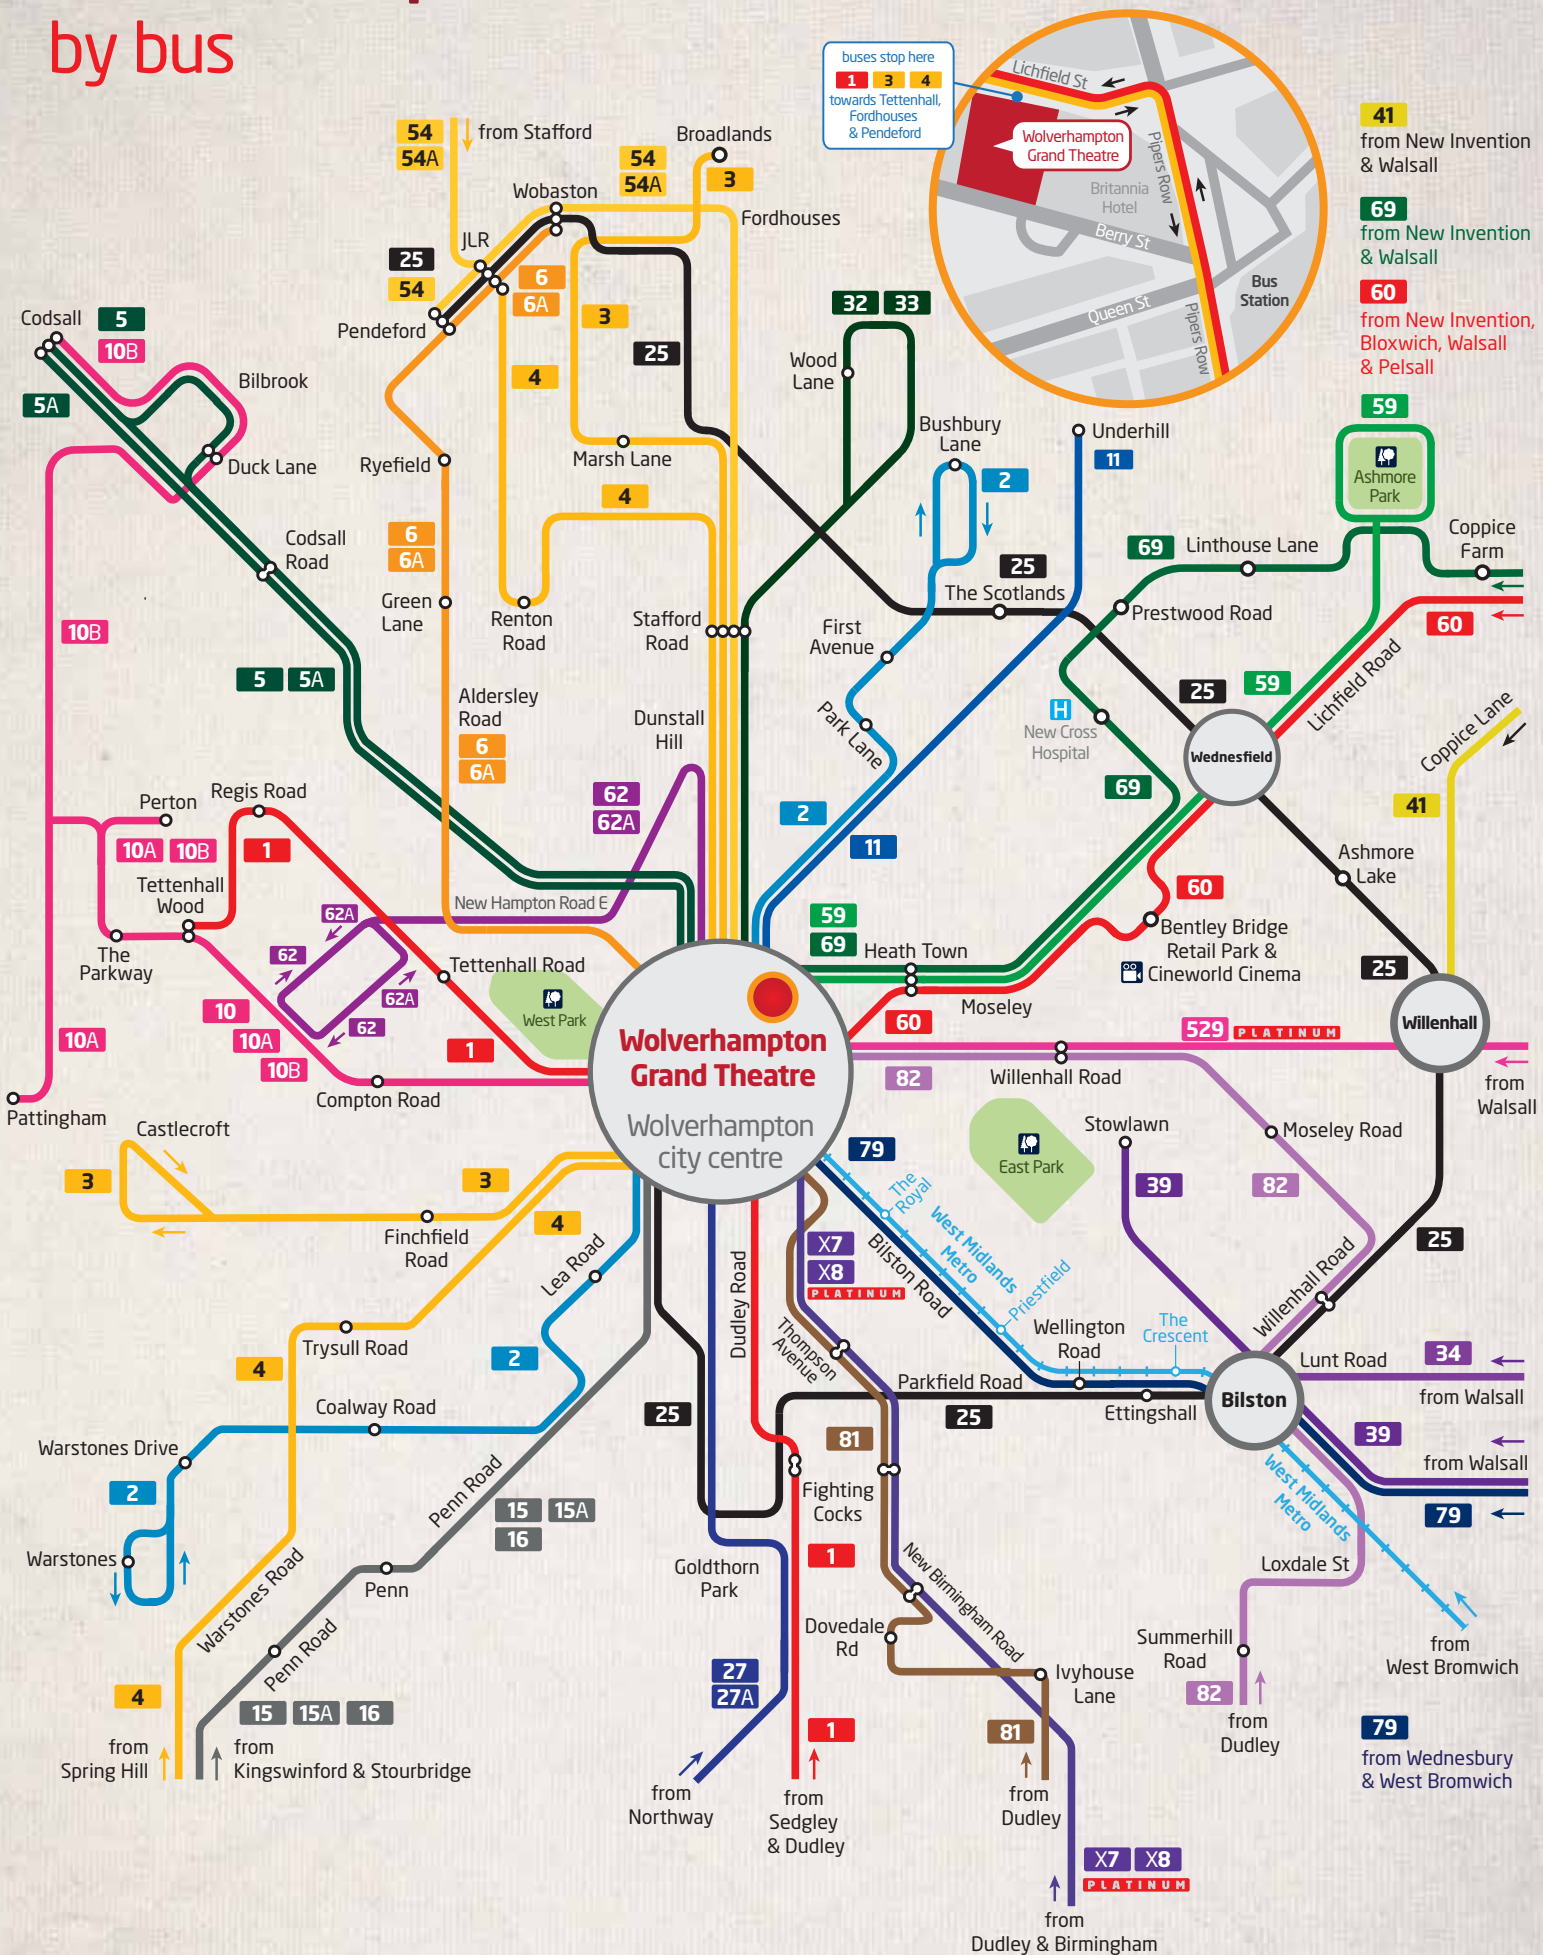

Wolverhampton Grand Theatre

by bus

All the bus routes shown connect into a range of other National Express West Midlands services, check nxbus.co.uk for further details.