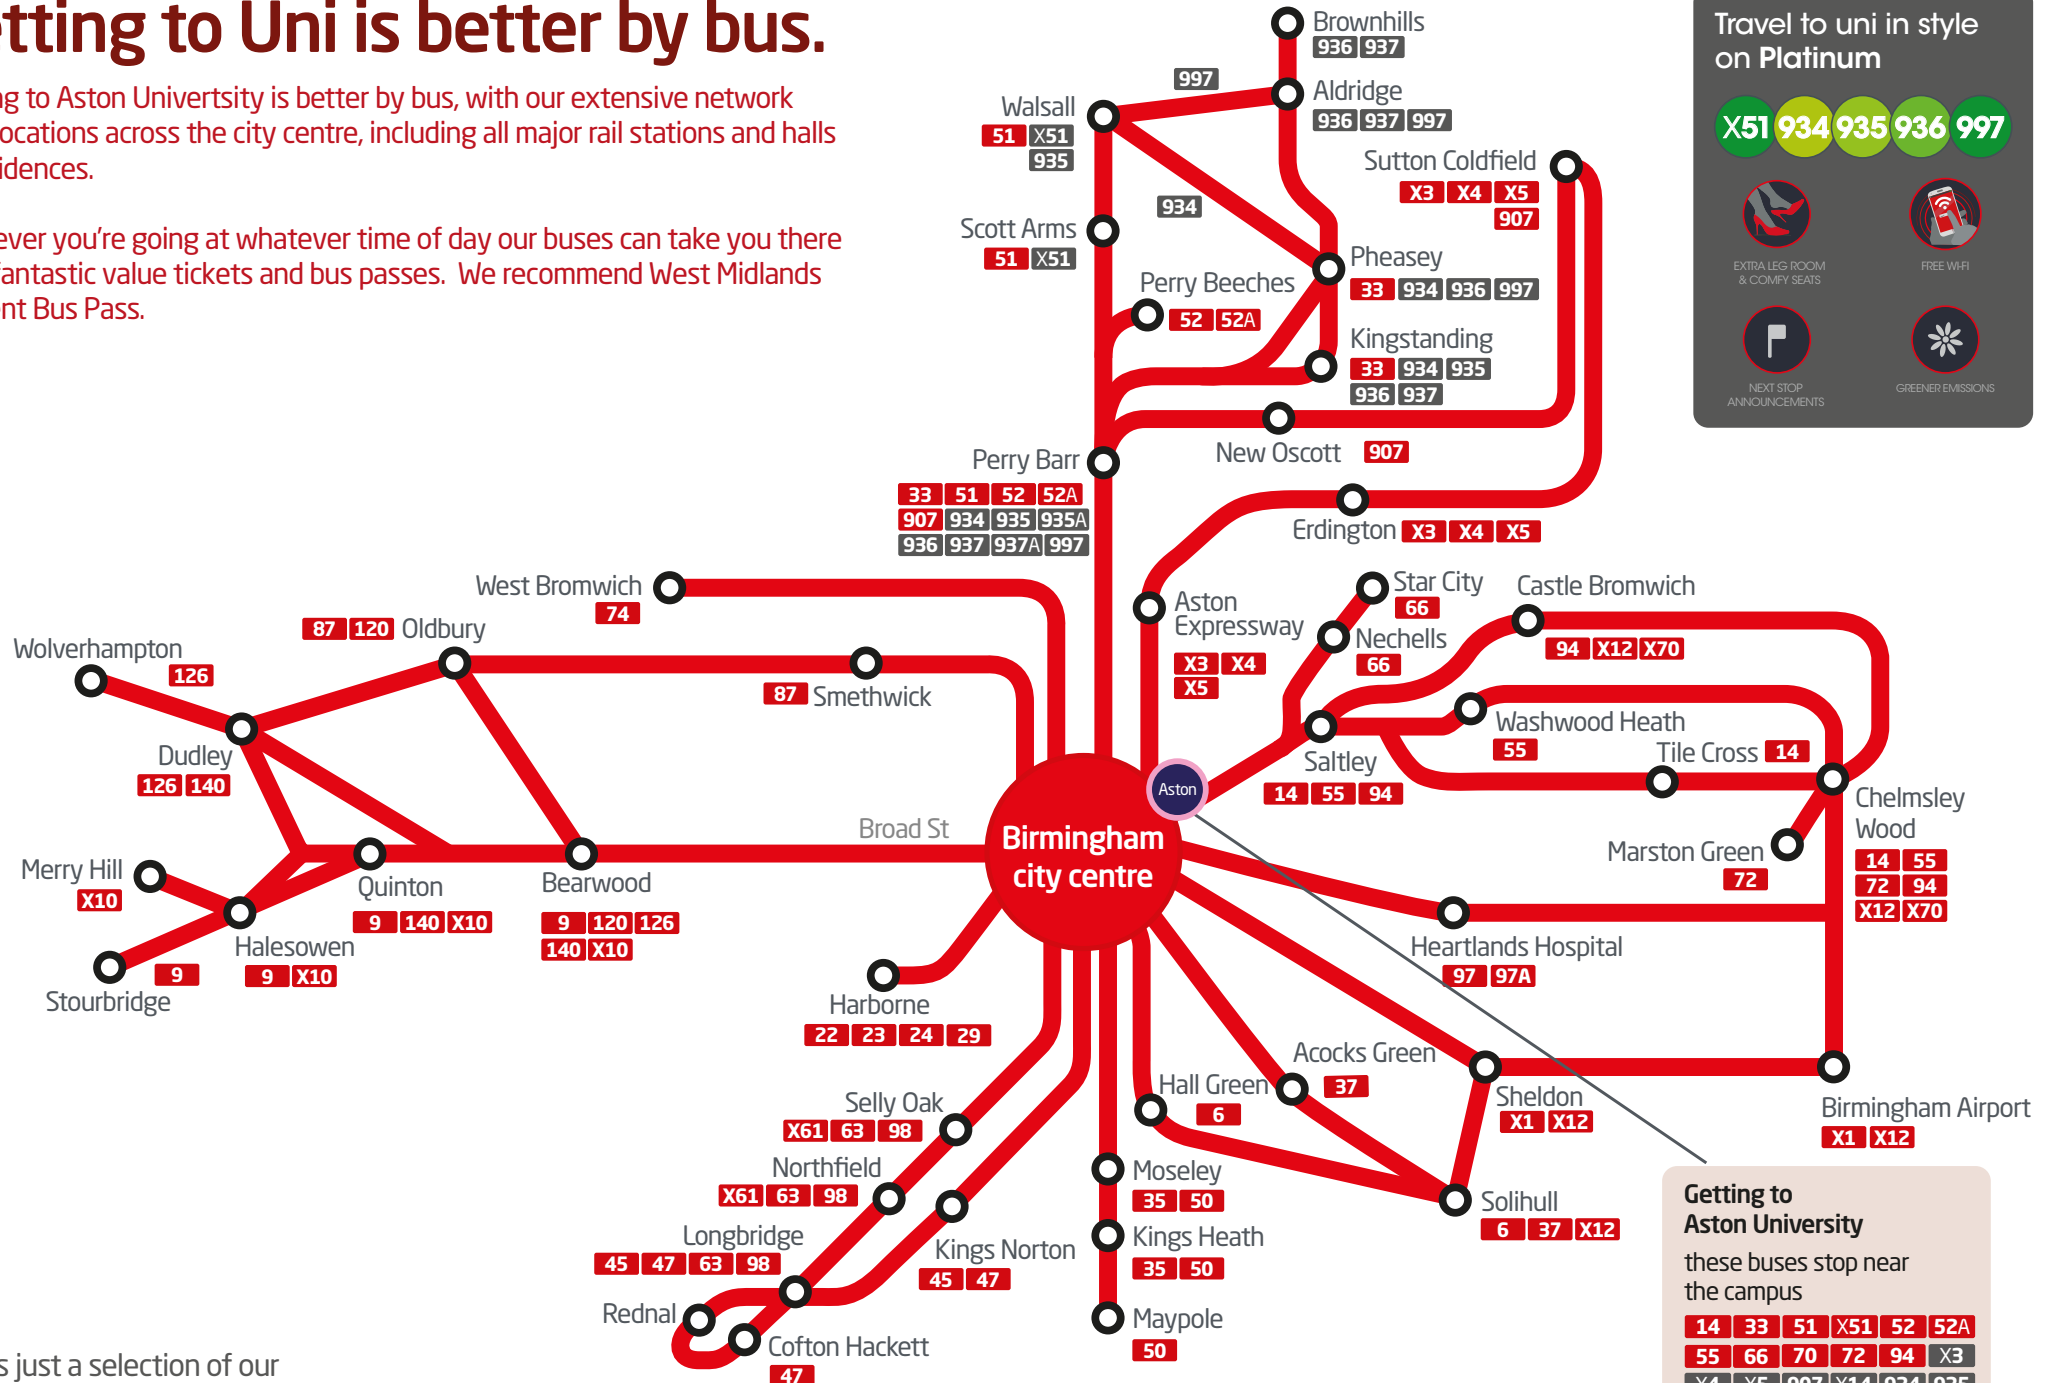

# Getting to Uni is better by bus.

Getting to Aston University is better by bus, with our extensive network from locations across the city centre, including all major rail stations and halls of residences.

Wherever you're going at whatever time of day our buses can take you there with fantastic value tickets and bus passes. We recommend West Midlands Student Bus Pass.

Travel to uni in style on Platinum

**X51 934 935 936 997**

- EXTRA LEG ROOM & COMFY SEATS
- FREE WIFI
- NEXT STOP ANNOUNCEMENTS
- GREENER EMISSIONS

This is just a selection of our bus services. to find out more visit [nxbus.co.uk/students](http://nxbus.co.uk/students)