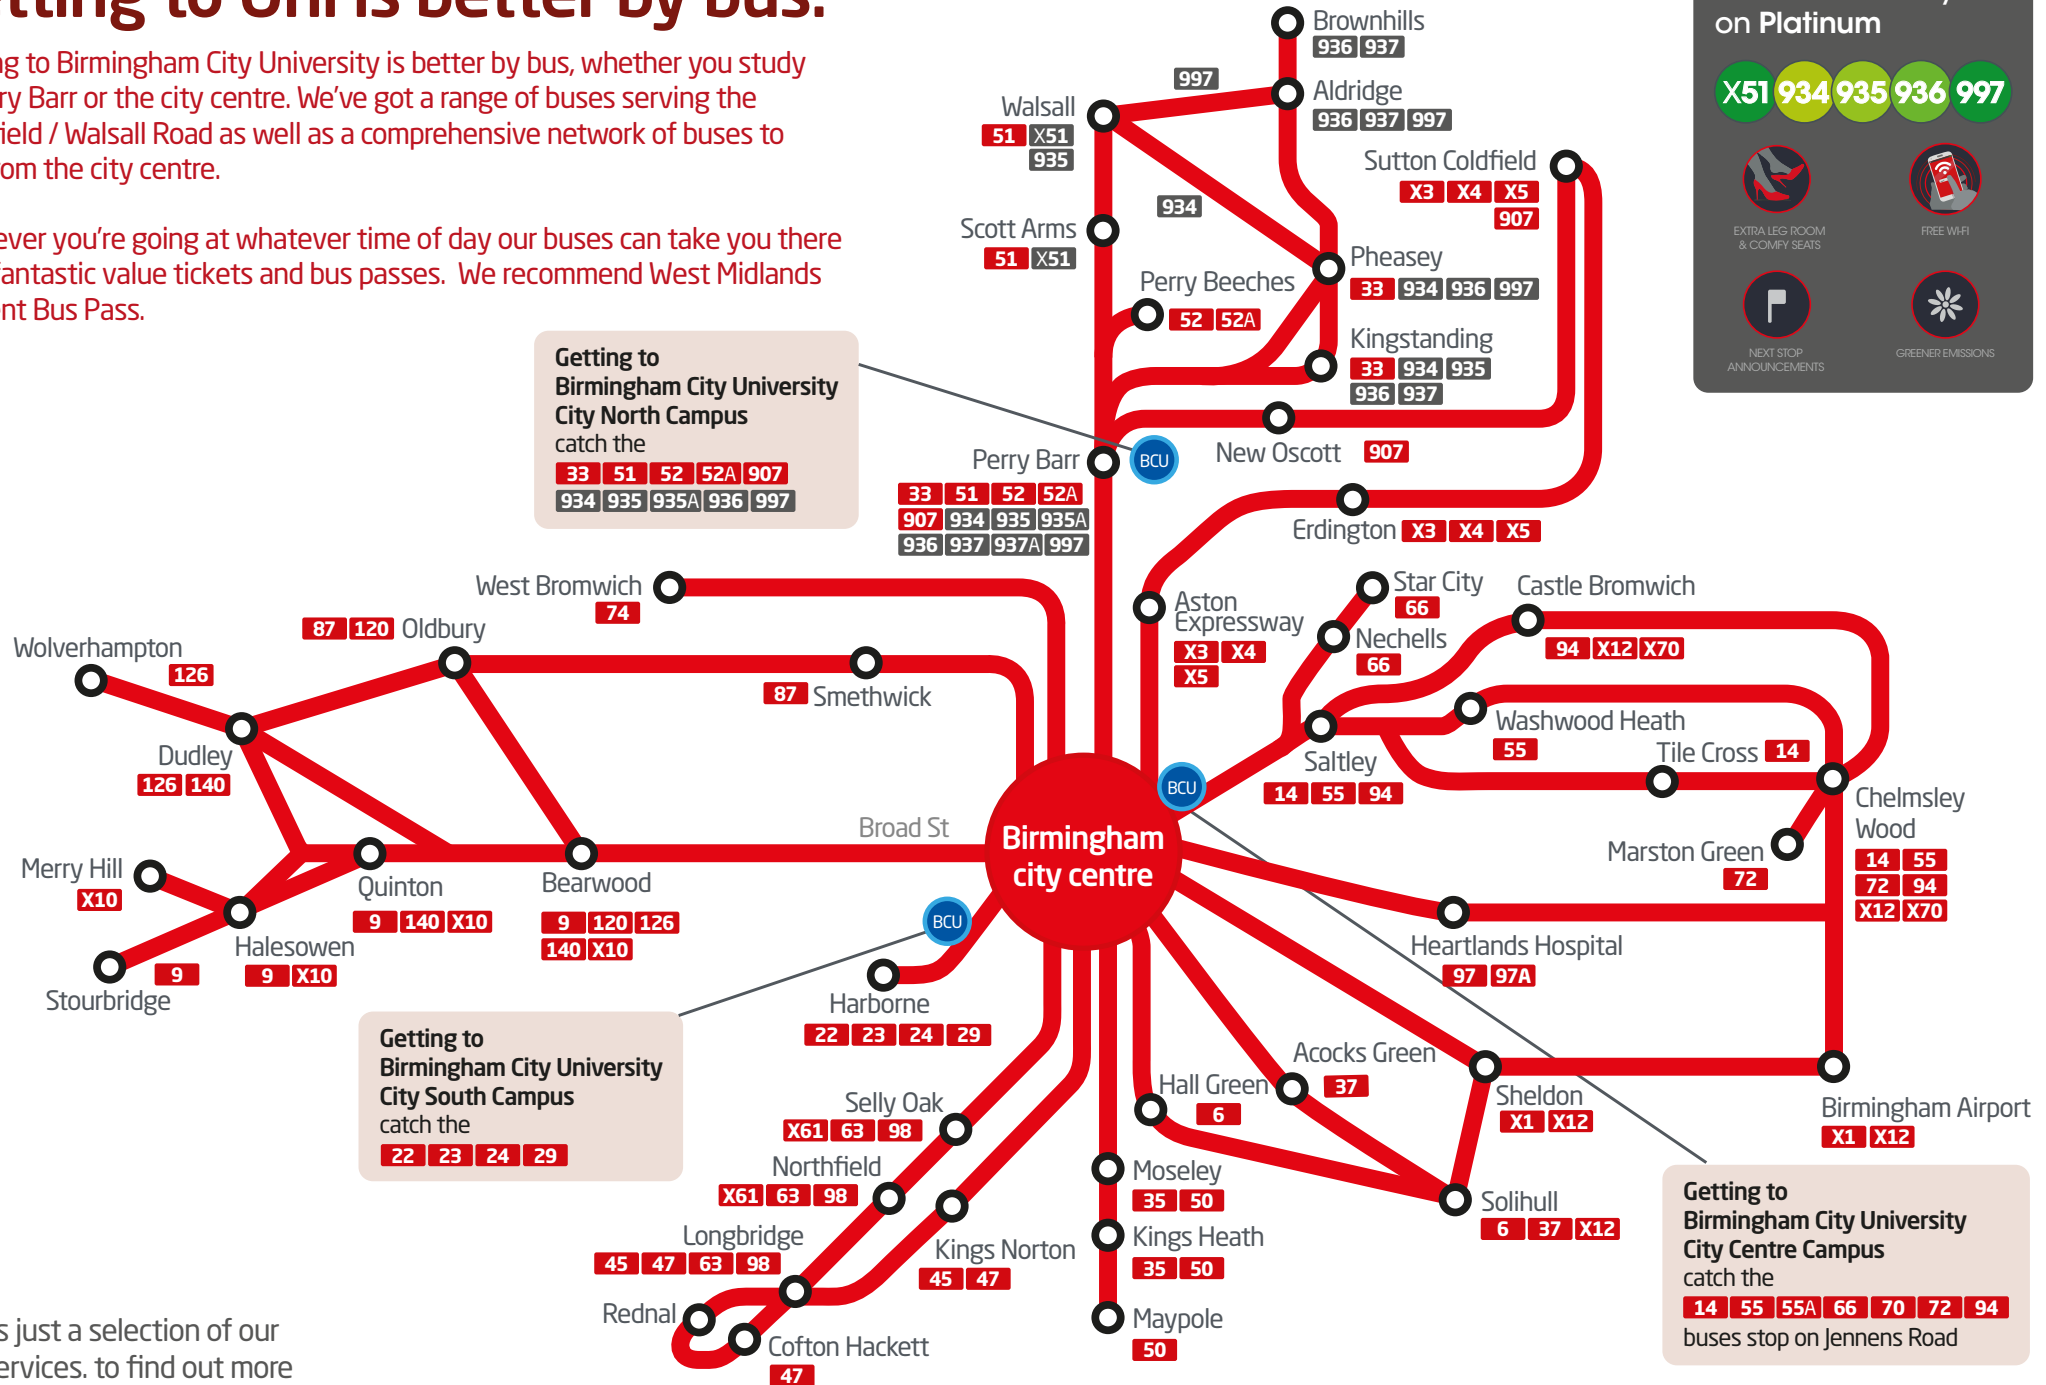

Getting to Uni is better by bus.

Getting to Birmingham City University is better by bus, whether you study in Perry Barr or the city centre. We've got a range of buses serving the Birchfield / Walsall Road as well as a comprehensive network of buses to and from the city centre.

Wherever you're going at whatever time of day our buses can take you there with fantastic value tickets and bus passes. We recommend West Midlands Student Bus Pass.

Getting to Birmingham City University City North Campus catch the
33 51 52 52A 907
934 935 935A 936 997

33 51 52 52A
907 934 935 935A
936 937 937A 997

Getting to Birmingham City University City South Campus catch the
22 23 24 29

Getting to Birmingham City University City Centre Campus catch the
14 55 55A 66 70 72 94
 buses stop on Jennens Road