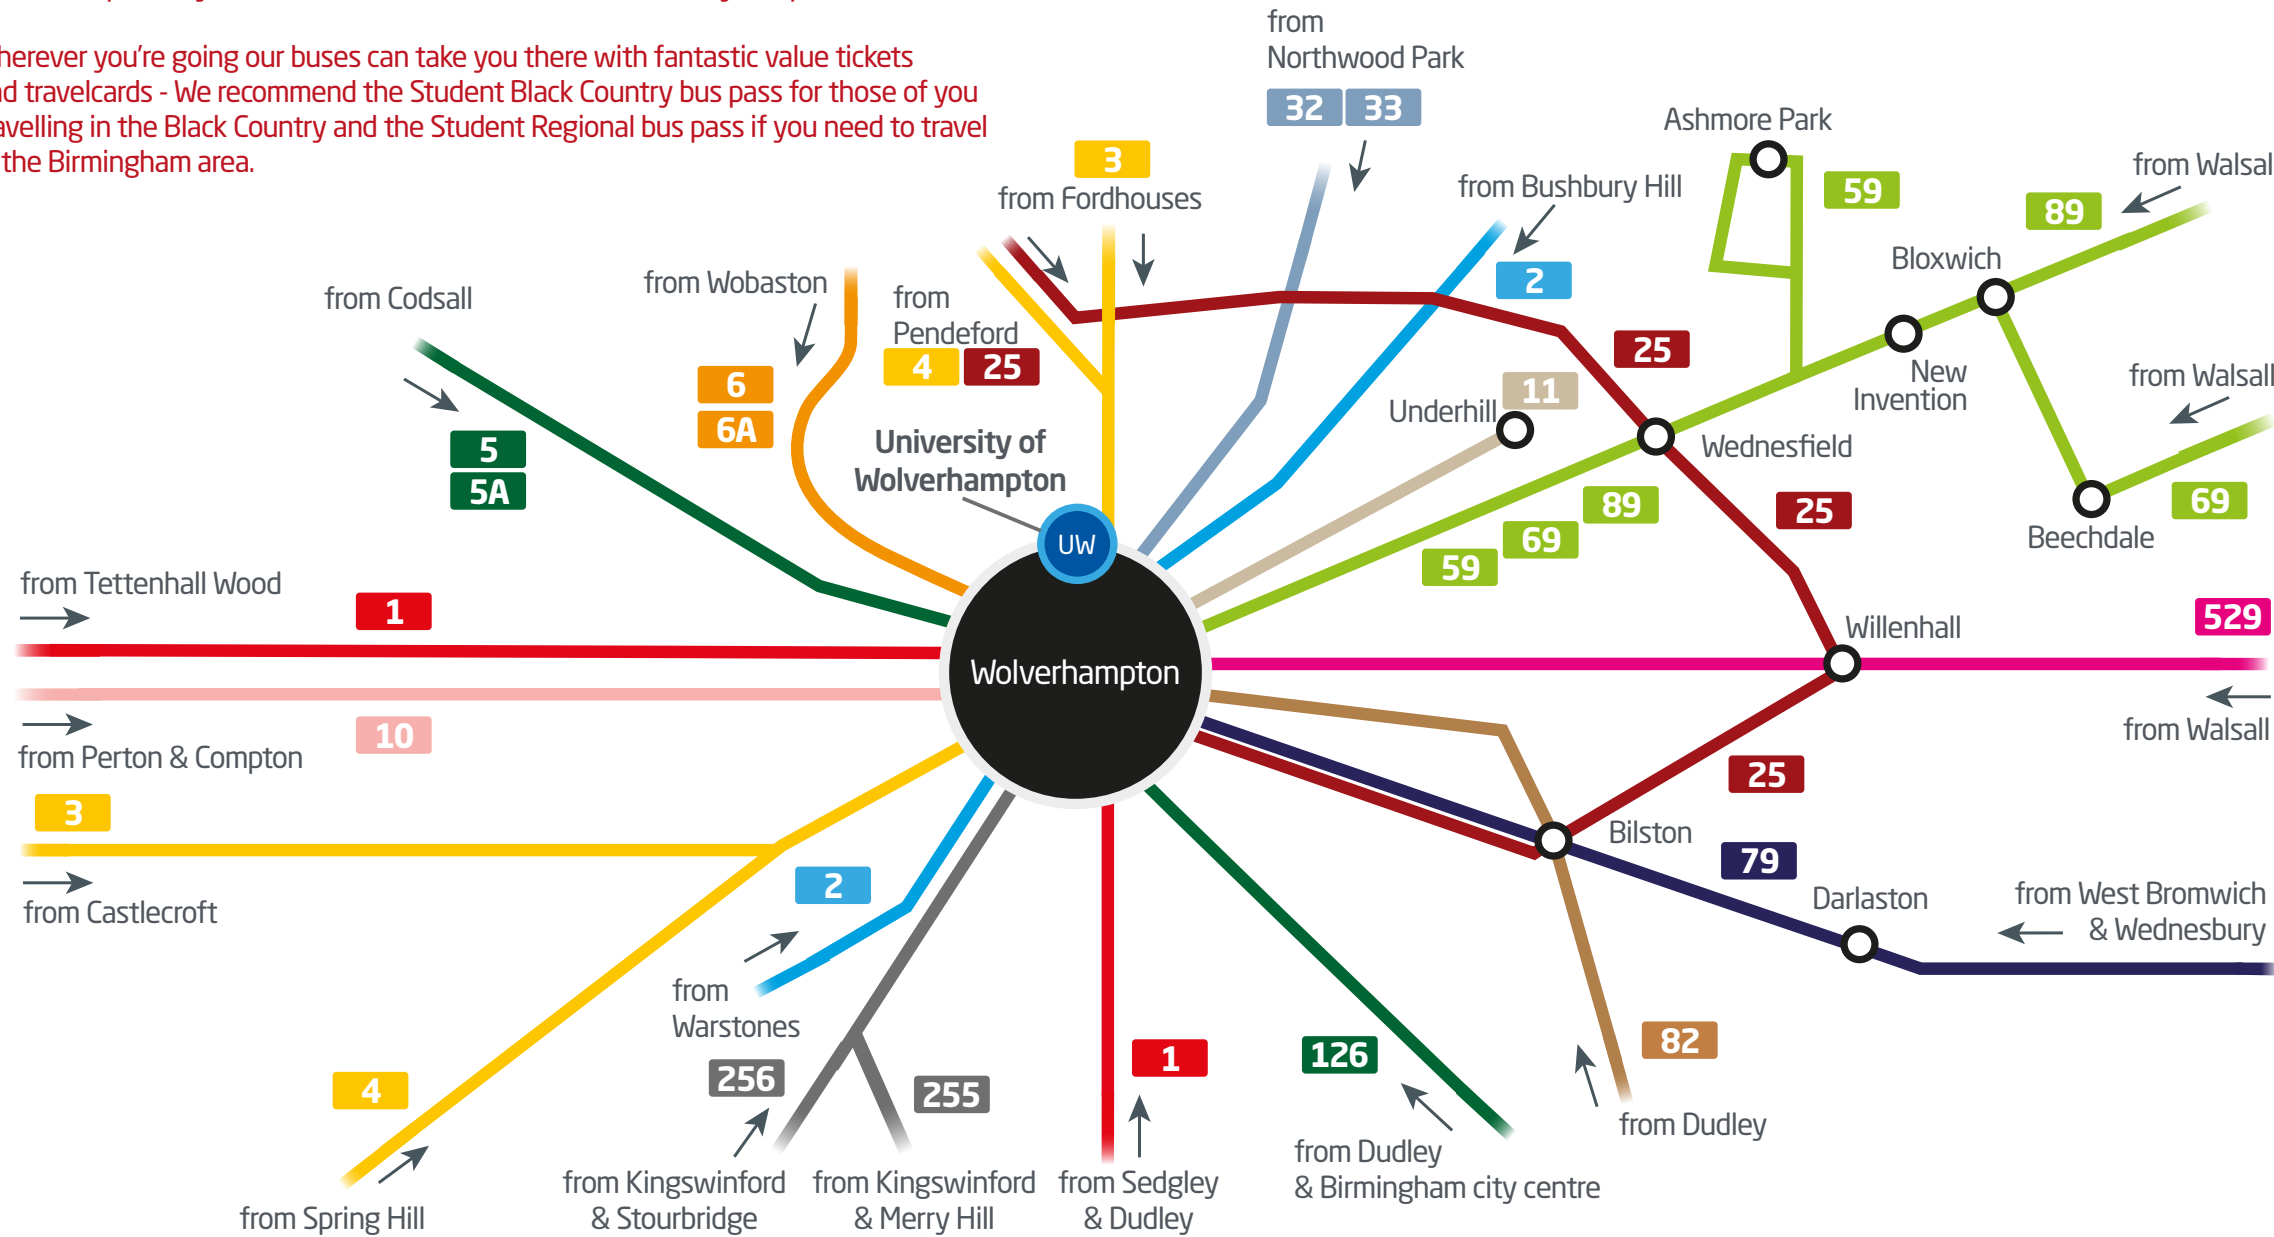

Getting to Uni is better by bus.

Getting to the University of Wolverhampton is better by bus with a range of services to Wolverhampton city centre which is home to the main university campus.

Wherever you're going our buses can take you there with fantastic value tickets and travelcards - We recommend the Student Black Country bus pass for those of you travelling in the Black Country and the Student Regional bus pass if you need to travel in the Birmingham area.

How often do our buses run?

1	up to every 7 minutes
2	up to every 8 minutes
3	up to every 15 minutes
4	up to every 15 minutes
5 5A	up to every 15 minutes
6 6A	up to every 10 minutes
10	up to every 20 minutes
11	up to every 20 minutes
25	up to every 30 minutes
32 33	up to every 10 minutes
59	up to every 6 minutes
69	up to every 30 minutes
79	up to every 10 minutes
82	up to every 20 minutes
89	up to every 20 minutes
126	up to every 10 minutes
255	up to every 30 minutes
256	up to every 30 minutes
529	up to every 7 minutes