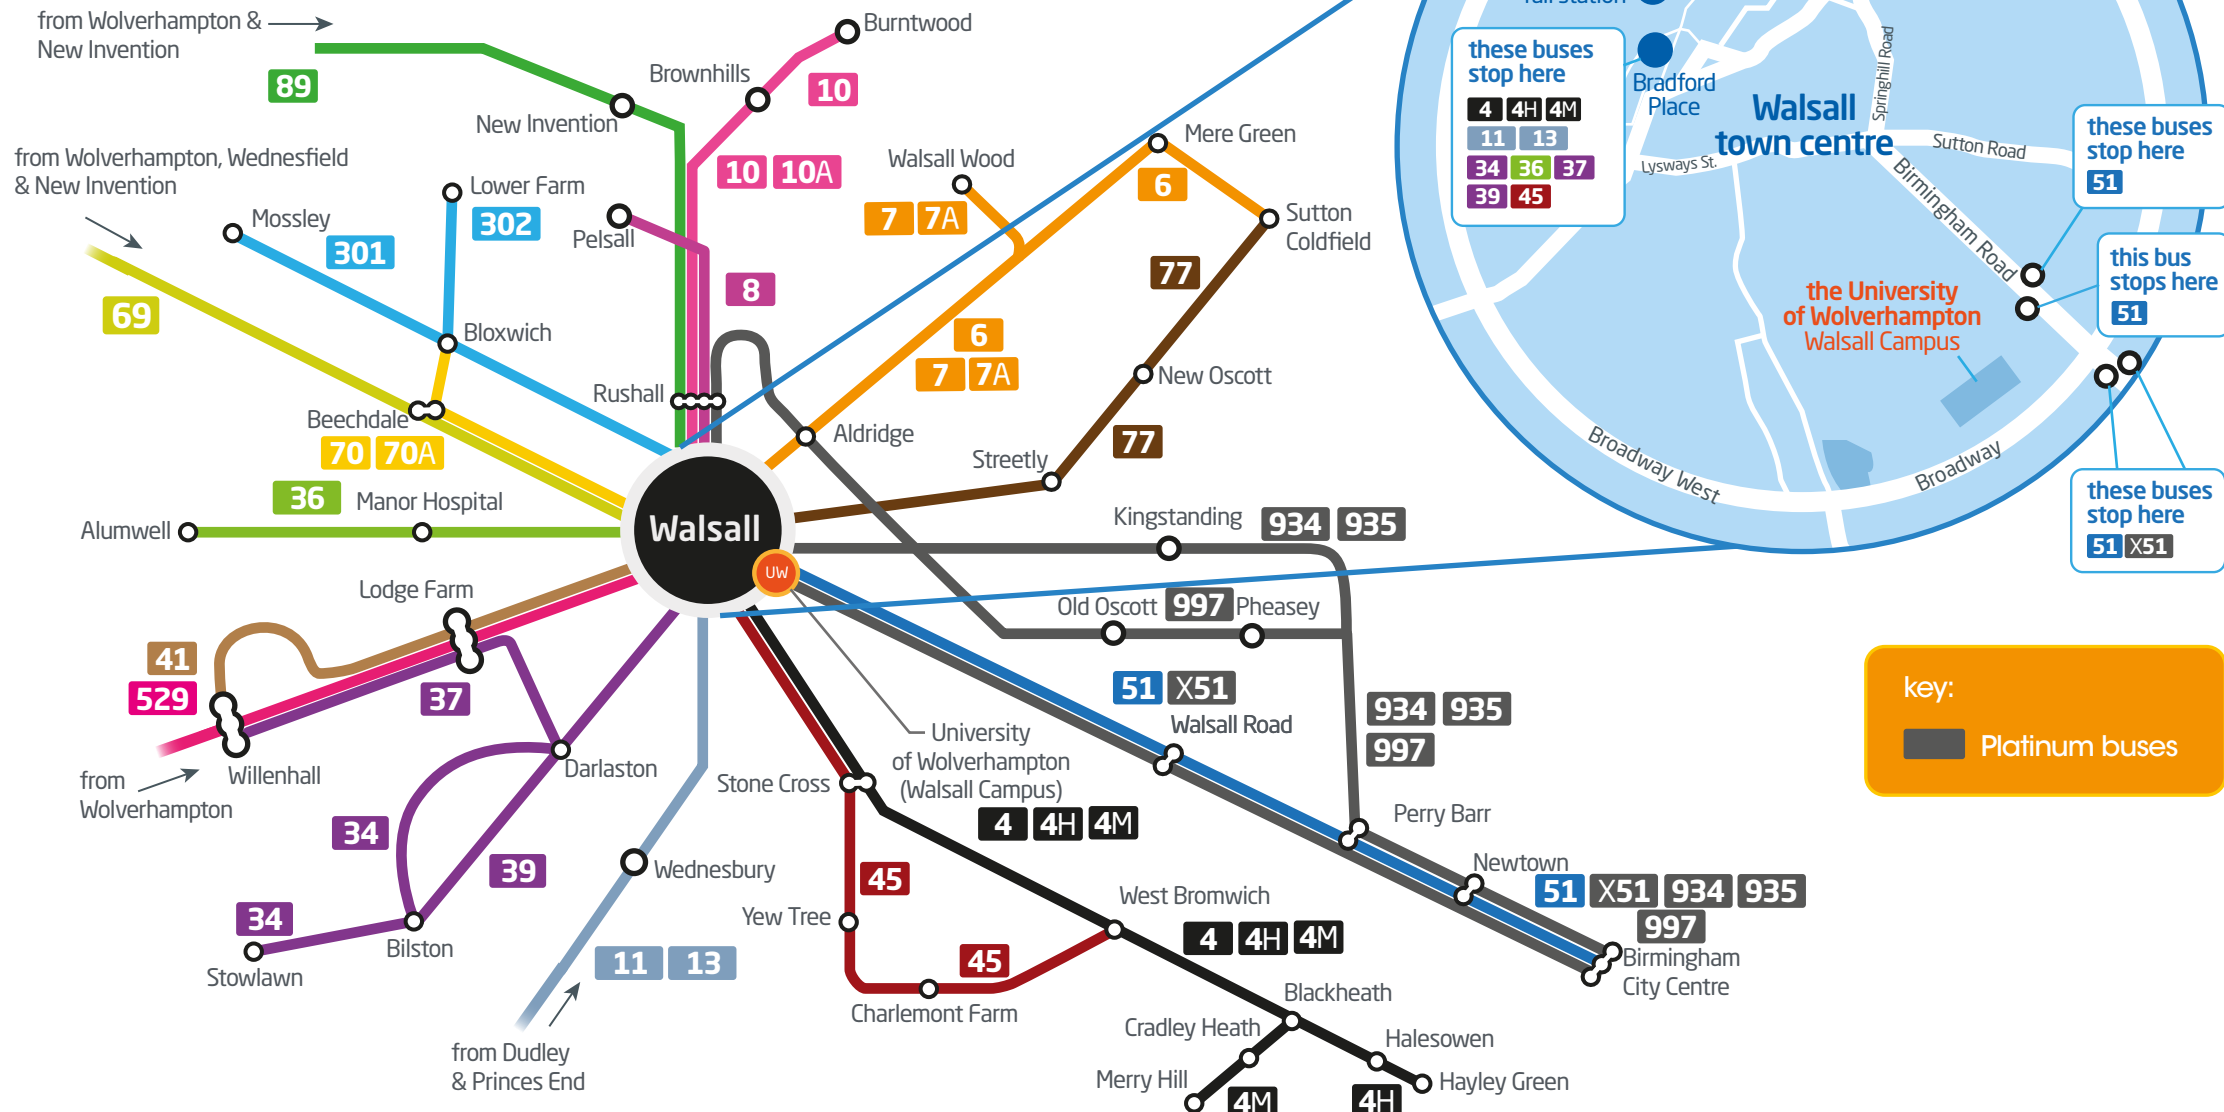

Getting to Uni is better by bus.

Getting to the University of Wolverhampton (Walsall) is better by bus with a range of services connecting you to Walsall town centre where you can then connect with the 51 & X51 bus routes that directly serve the campus.

Wherever you're going our buses can take you there with fantastic value tickets and bus passes - We recommend the Student Black Country bus pass for those of you travelling in the Black Country and the Student Regional bus pass if you need to travel in the Birmingham area.

How often do our buses run?

4 4H 4M	up to every 6 minutes	X51	up to every 10 minutes
4H	up to every 20 minutes	69	up to every 30 minutes
4M	up to every 20 minutes	70	up to every 30 minutes
6	up to every 30 minutes	70A	up to every 15 minutes
7 7A	up to every 10 minutes	77	up to every 30 minutes
8	up to every 10 minutes	89	up to every 20 minutes
10 10A	up to every 10 minutes	301	up to every 6 minutes
11 13	up to every 10 minutes	302	up to every 12 minutes
34 37 39	up to every 6 minutes	529	up to every 7 minutes
34	up to every 20 minutes	934	up to every 30 minutes
36	up to every 15 minutes	935	up to every 15 minutes
37	up to every 20 minutes	997	up to every 10 minutes
39	up to every 20 minutes		
41	up to every 20 minutes		
45	up to every 15 minutes		
51	up to every 10 minutes		