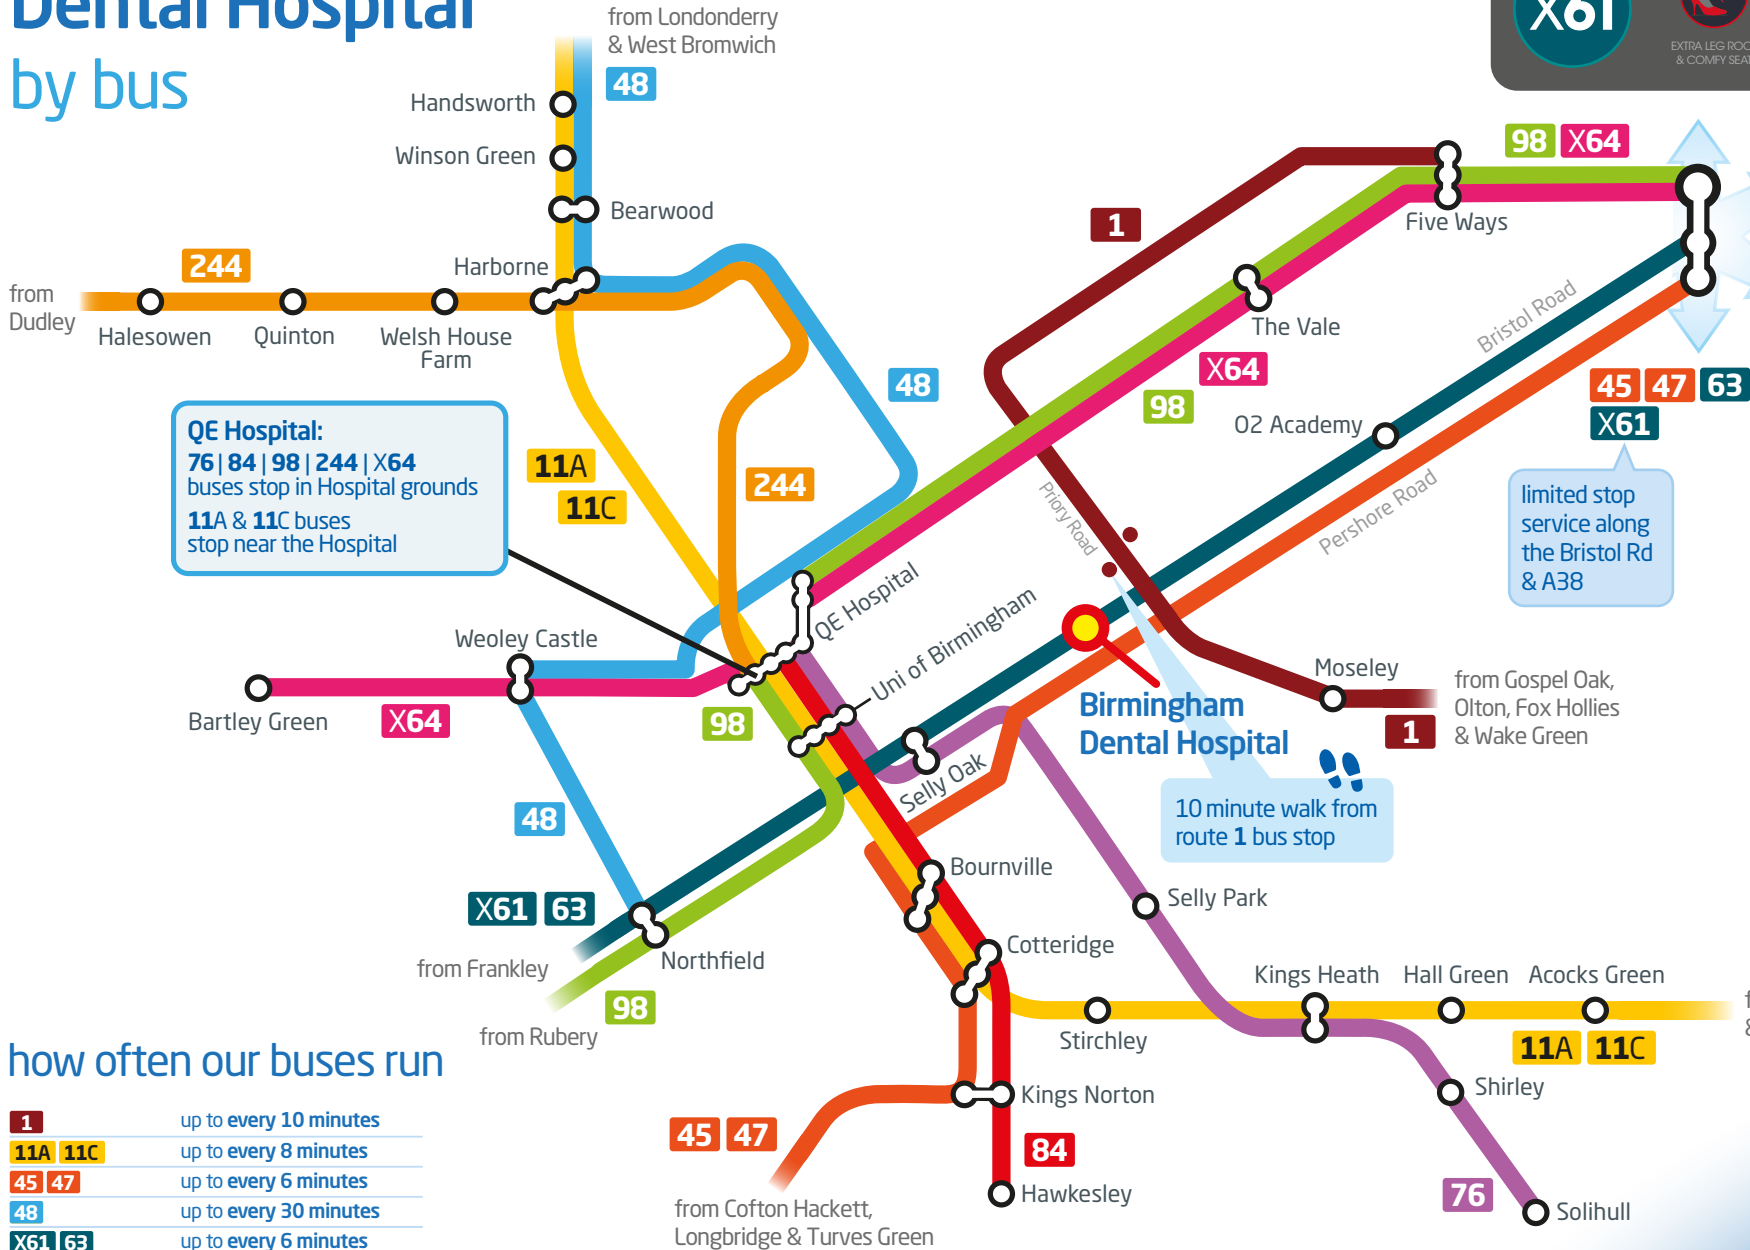

Birmingham Dental Hospital by bus

travel in style on the X61

X61

- EXTRA LEG ROOM & COMFY SEATS
- NEXT STOP ANNOUNCEMENTS
- FREE WI-FI
- GREENER EMISSIONS

Birmingham city centre
connections to & from the West Midlands & Black Country

QE Hospital:
76 | 84 | 98 | 244 | X64 buses stop in Hospital grounds
11A & 11C buses stop near the Hospital

limited stop service along the Bristol Rd & A38

10 minute walk from route 1 bus stop

how often our buses run

1	up to every 10 minutes
11A 11C	up to every 8 minutes
45 47	up to every 6 minutes
48	up to every 30 minutes
X61 63	up to every 6 minutes
244	up to every 30 minutes
76	up to every 20 minutes
84	up to every 60 minutes
98 X64	up to every 10 minutes