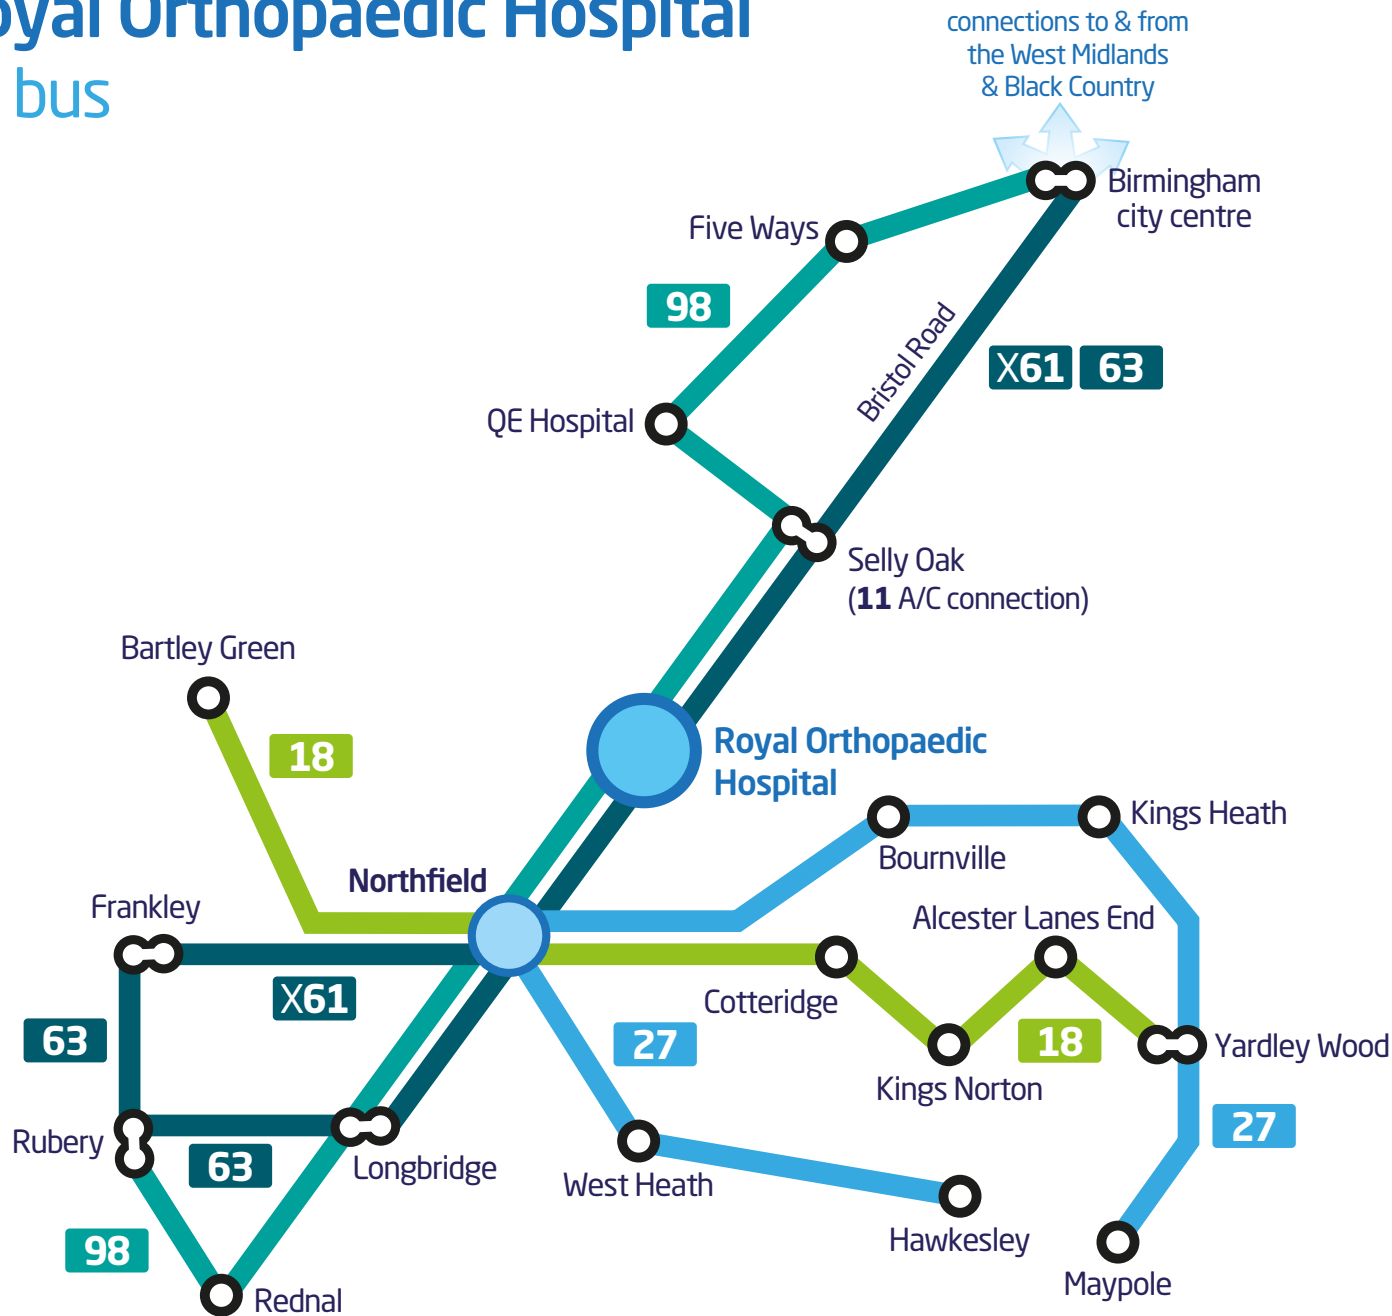

Royal Orthopaedic Hospital by bus

travel in style on the X61

X61

EXTRA LEG ROOM & COMFY SEATS

NEXT STOP ANNOUNCEMENTS

FREE WI-FI

GREENER EMISSIONS

X61 limited stop service along the Bristol Rd & A38

how often our buses run

| | | |
|--------|---------------------|-------------------------------|
| 18 | up to every 10 mins | } 5 mins walk to the hospital |
| 27 | up to every 20 mins | |
| X61 63 | up to every 6 mins | |
| 98 | up to every 20 mins | |

All the bus routes shown connect into a range of other National Express West Midlands services, check nxbus.co.uk for further details.