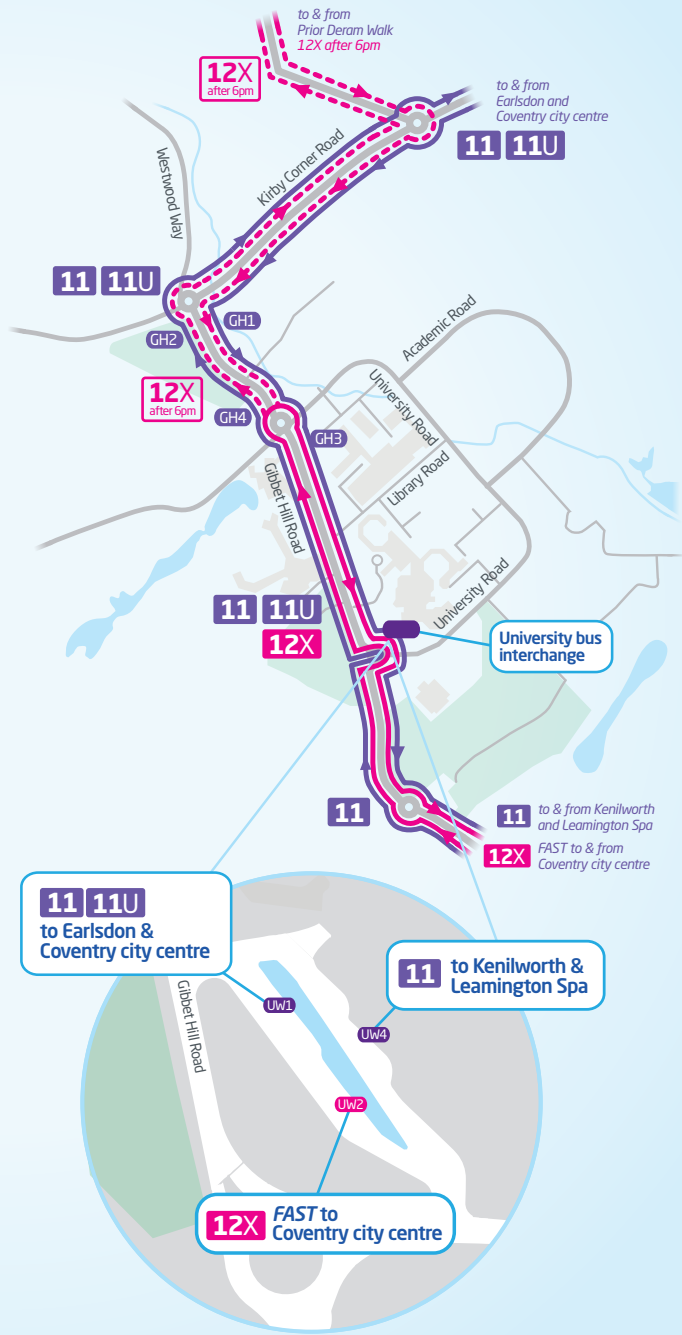

11

11U

12X

12X
after 6pm

Coventry

Earlsdon

Prior Deram Walk
12X after 6pm

12X
after 6pm

12X
after 6pm

University bus interchange

University of Warwick

to & from Kenilworth and Leamington Spa

University of Warwick

12X
after 6pm

11 11U

11 11U

12X
after 6pm

11 11U

12X

11 to & from Kenilworth and Leamington Spa
12X FAST to & from Coventry city centre

11 11U to Earlsdon & Coventry city centre

11 to Kenilworth & Leamington Spa

12X FAST to Coventry city centre

University bus interchange