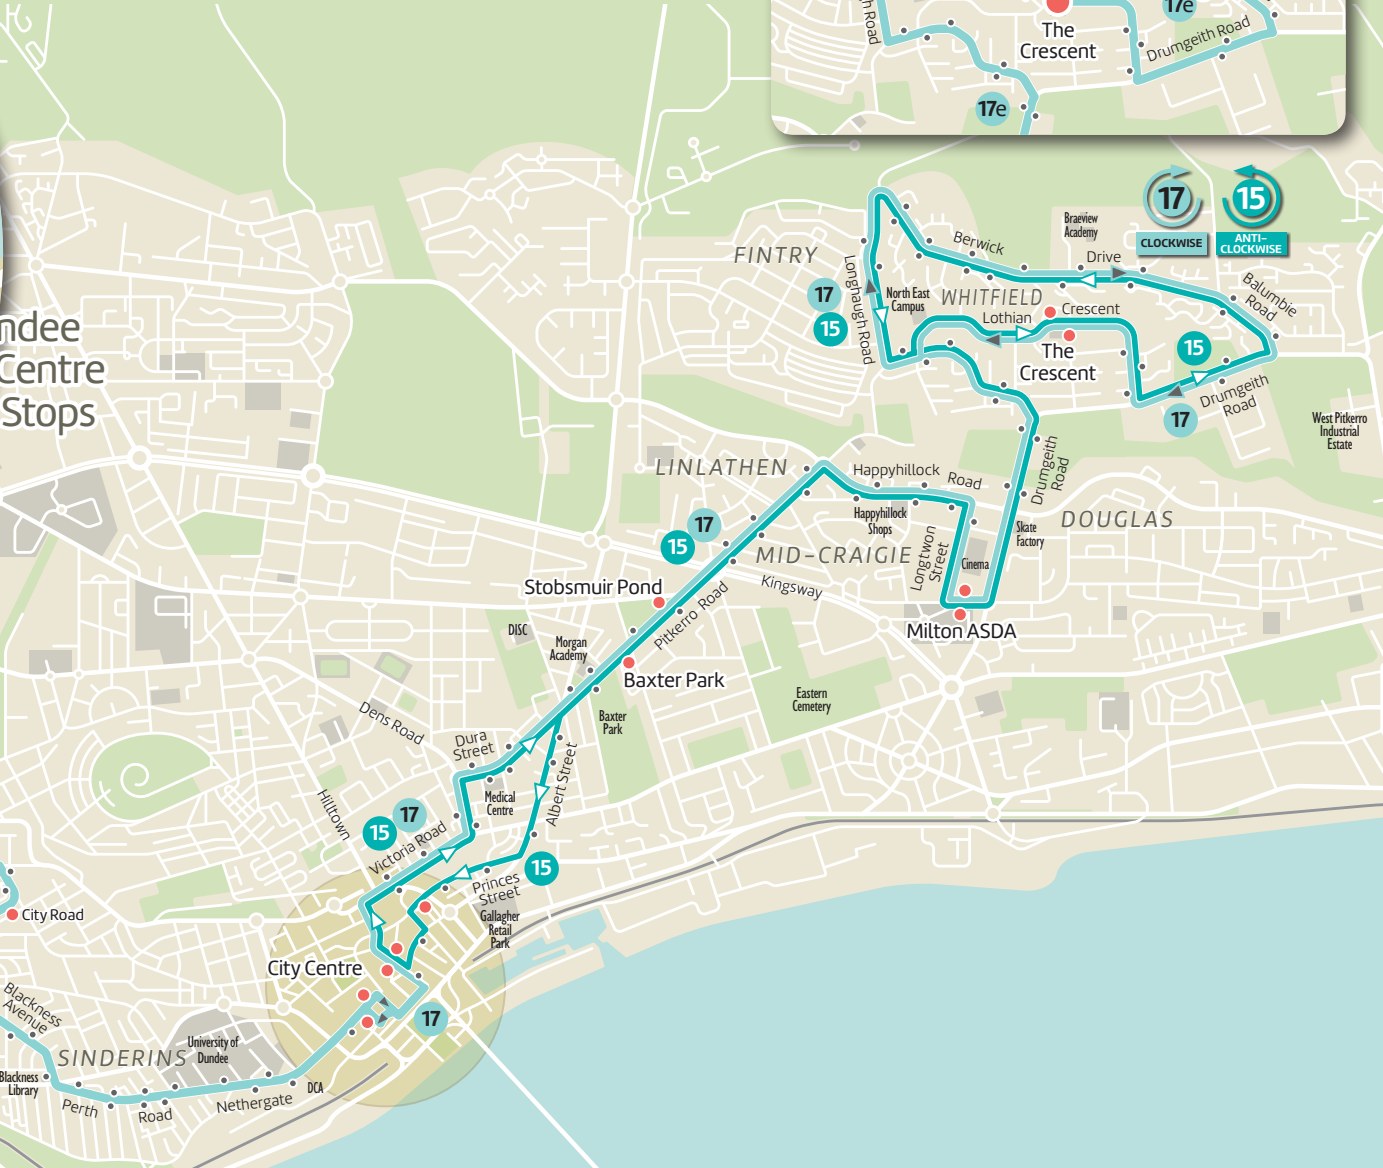

Service 15 & 17
 ● bus stop
 — 15 route
 — 17 route and 17e

Dundee City Centre Bus Stops

Buses in this area operate
 → clockwise before 14:20hrs,
 ← anti-clockwise thereafter.

17 **15**
 → CLOCKWISE
 ← ANTI-CLOCKWISE