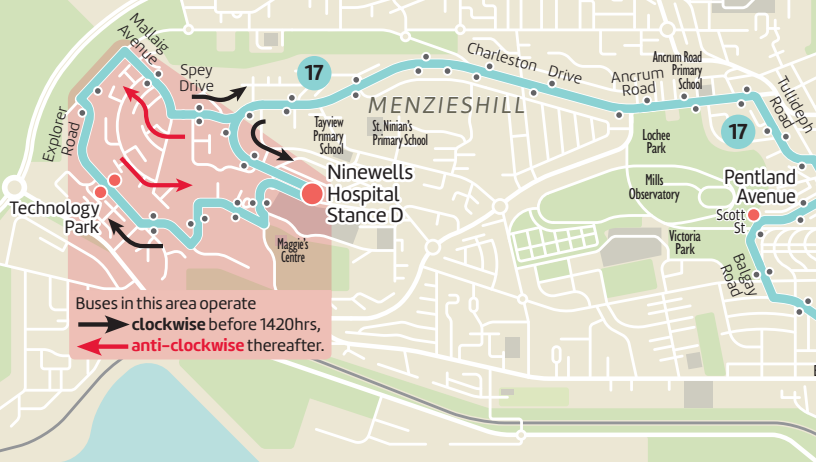

Service 15 & 17
 ● bus stop
 — 15 route
 — 17 route and 17e

Dundee City Centre Bus Stops

Buses in this area operate
 → clockwise before 14:20hrs,
 ← anti-clockwise thereafter.

17 **15**
 → CLOCKWISE
 ← ANTI-CLOCKWISE