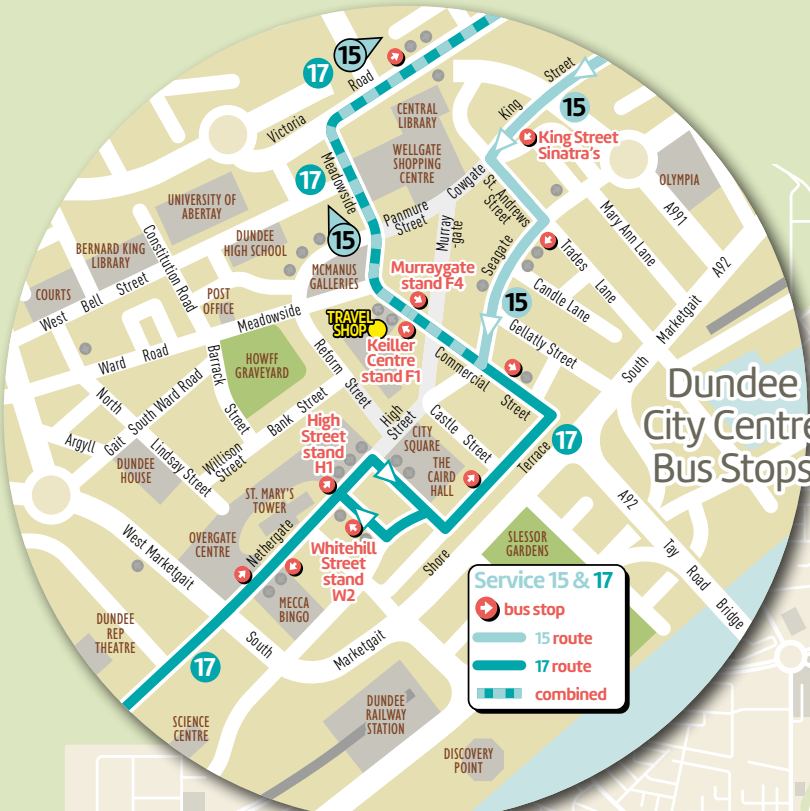

15 17 Whitfield to the City Centre

Monday to Friday
between 0852 and 1502
up to every **10 mins**

Saturday
between 1002 and 1642
up to every **10 mins**

Service 15 & 17

- bus stop
- 15 route
- 17 route
- combined