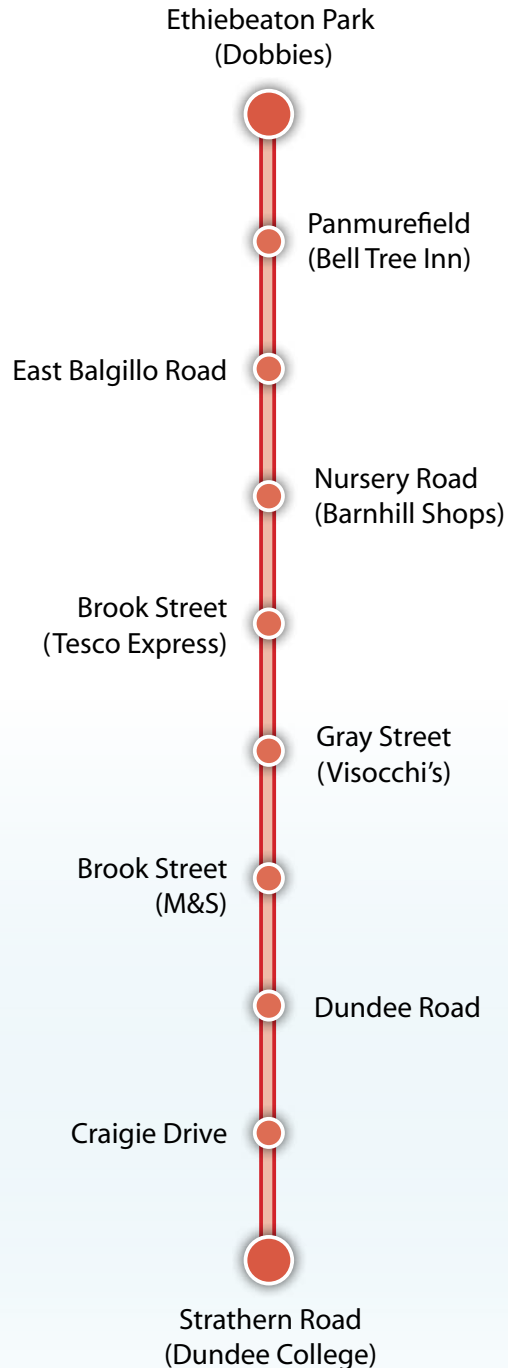

**Bus route** 206

This bus service is fully subsidised by Dundee City Council and is operated on our behalf by National Express Dundee. All the fare revenue taken on the bus will be used to fund the development of the local bus network in Dundee so your support for this service is needed.

## Ethiebeaton Park – Broughty Ferry – West Ferry

Ethiebeaton Park, A92, Grange Road, *Lawers Drive*, Panmurefield Village (Lawers Drive Turning Circle), A92, East Balgillo Road, Balgillo Road, North Balmossie Street, Strathmore Street, Nursery Road, Forthill Road, Fort Street, Queen Street, Claypotts Road, Brook Street, Gray Street, King Street, Fort Street, Brook Street, Dundee Road, Dundee Road West, Craigie Place, Craigie Drive, Strathern Road.

## West Ferry – Broughty Ferry – Ethiebeaton Park

Craigie Drive, Strathern Road, *Ralston Road*, Dundee Road, Brook Street, Gray Street, King Street, Fort Street, Forthill Road, Nursery Road, Strathmore Street, North Balmossie Street, Balgillo Road, East Balgillo Road, A92, Panmurefield Village (Lawers Drive Turning Circle), *Lawers Drive*, Grange Road, link road, Ethiebeaton Park.