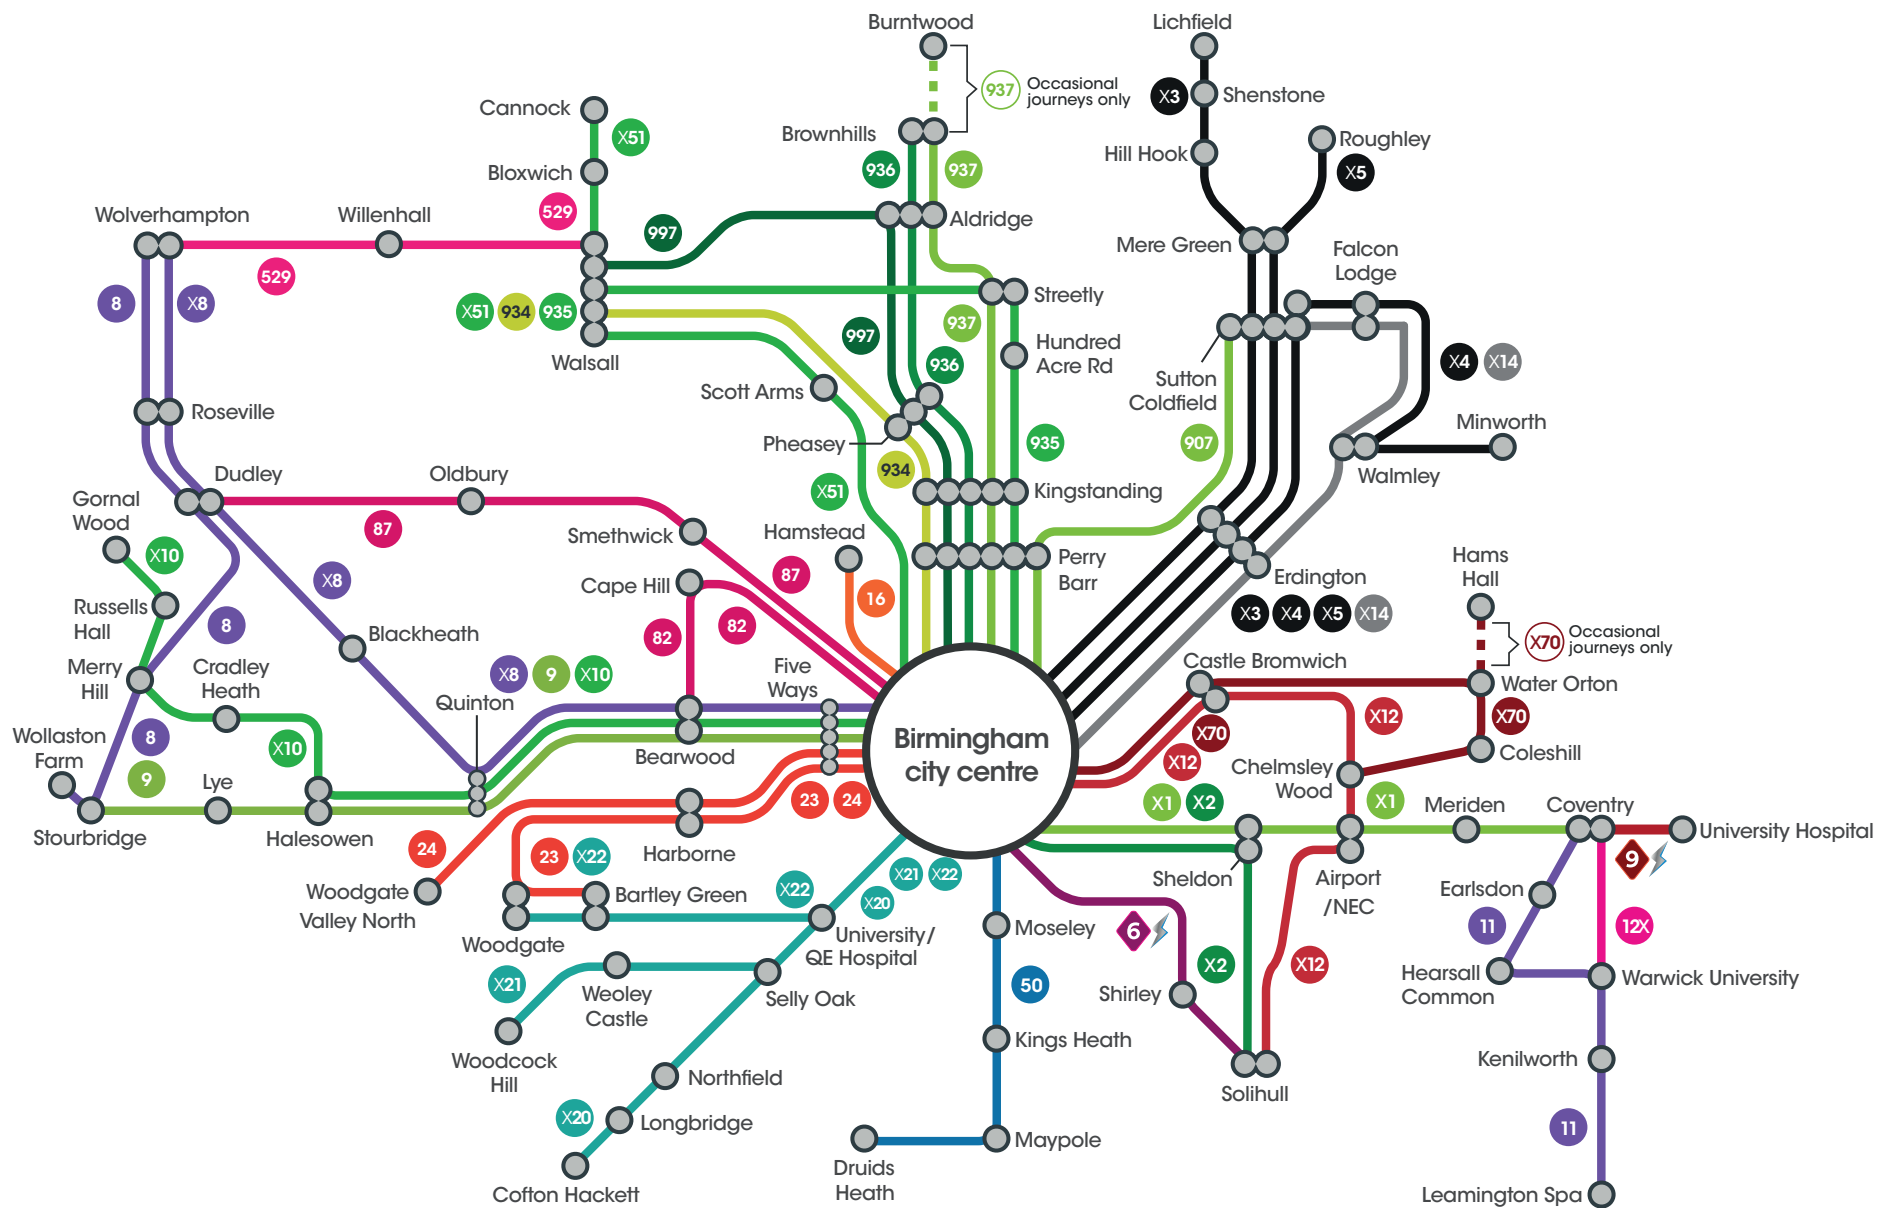

Platinum network map

Key

 Electric route

national express West Midlands

national express Coventry