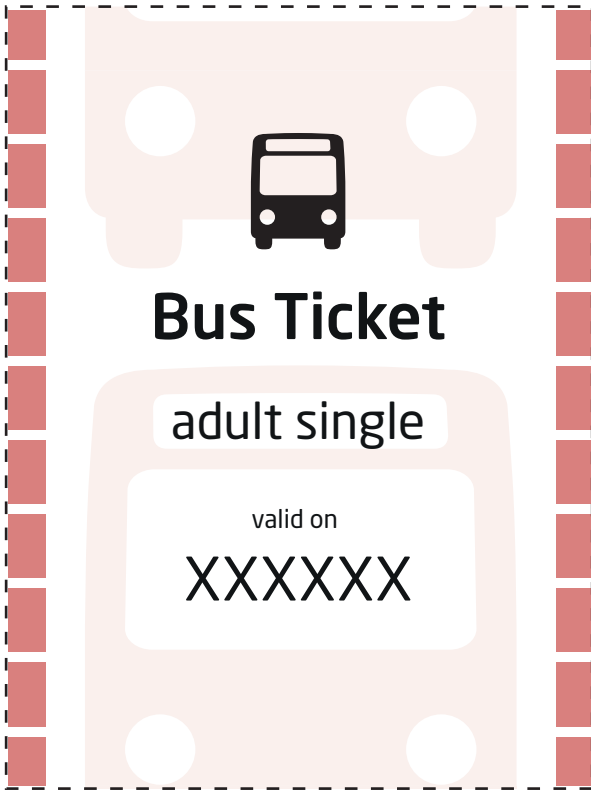

Bus Role Play

National Express West Midlands role play pack.

Filled with tickets, timetables, labels and banners to help you create a stimulating, creative and educational bus role-play fun activity.

Phone with app

Bus tickets

Contactless card

Bus stop sign

**Please ring the bell
to stop the bus**

Money

Timetable

The image shows a placeholder for a timetable. It features a prominent red border surrounding a light gray rectangular area. At the top of this area is a solid red horizontal bar. Below this bar, the space is divided into two vertical columns by a faint vertical line. Each column contains eight horizontal gray bars, representing the structure of a timetable grid. No text or specific data is present within these bars.

Customer

Bus stop

Bus driver

Timetable

Bell

**Ticket
inspector**

Seat

Door