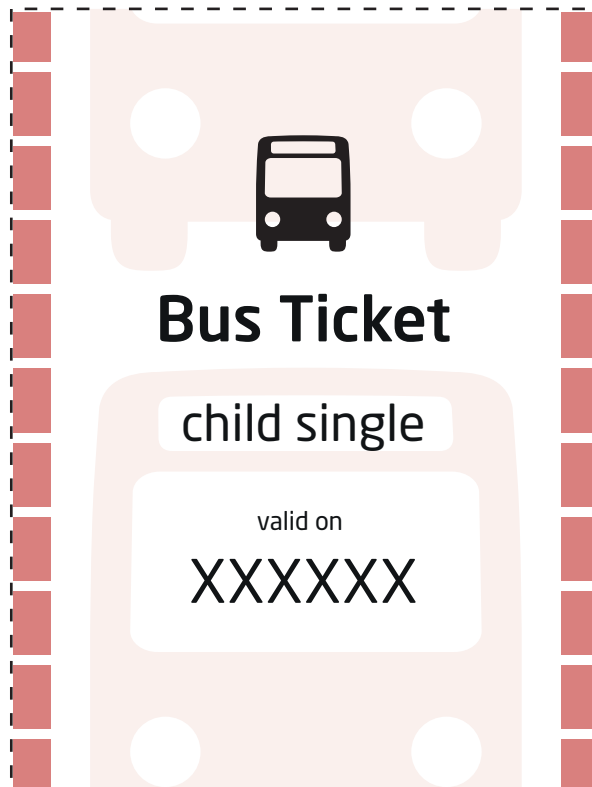

Bus Role Play

National Express West Midlands role play pack.

Filled with tickets, timetables, labels and banners to help you create a stimulating, creative and educational bus role-play fun activity.

Phone with app

Bus tickets

Contactless card

Bus stop sign

**Please ring the bell
to stop the bus**

Money

Timetable

The image shows a placeholder for a timetable. It features a prominent red border surrounding a light gray rectangular area. At the top of this area is a solid red horizontal bar. Below this bar, the space is divided into two vertical columns by a faint vertical line. Each column contains eight horizontal gray bars, representing the structure of a timetable grid. No text or specific data is present within these bars.

Customer

Bus stop

Bus driver

Timetable

Bell

**Ticket
inspector**

Seat

Door