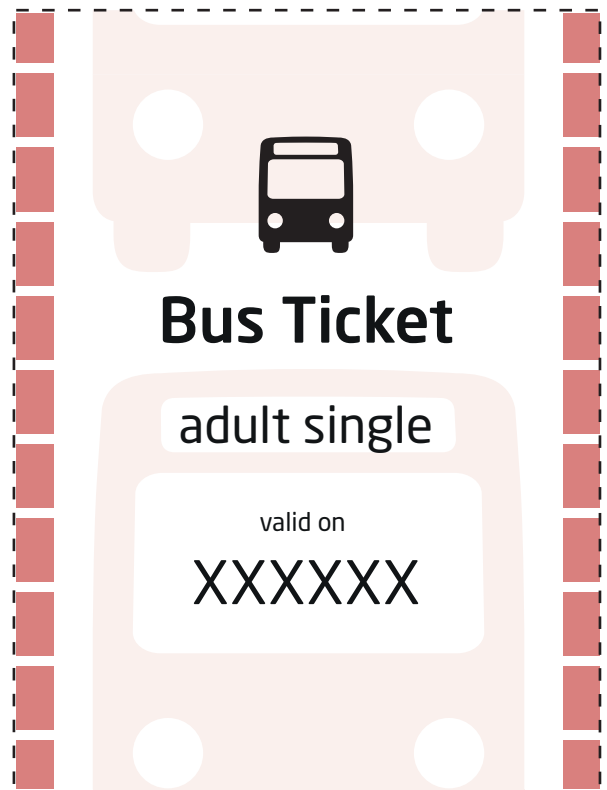

Bus Role Play

National Express West Midlands role play pack.

Filled with tickets, timetables, labels and banners to help you create a stimulating, creative and educational bus role-play fun activity.

Phone with app

Bus tickets

Contactless card

Bus stop sign

**Please ring the bell
to stop the bus**

Money

Timetable

The image shows a placeholder for a timetable. It features a prominent red border surrounding a light gray rectangular area. At the top of this area is a solid red horizontal bar. Below this bar, the space is divided into two vertical columns by a faint vertical line. Each column contains eight horizontal gray bars, representing the structure of a timetable grid. No text or specific data is present within these bars.

Customer

Bus stop

Bus driver

Timetable

Bell

**Ticket
inspector**

Seat

Door