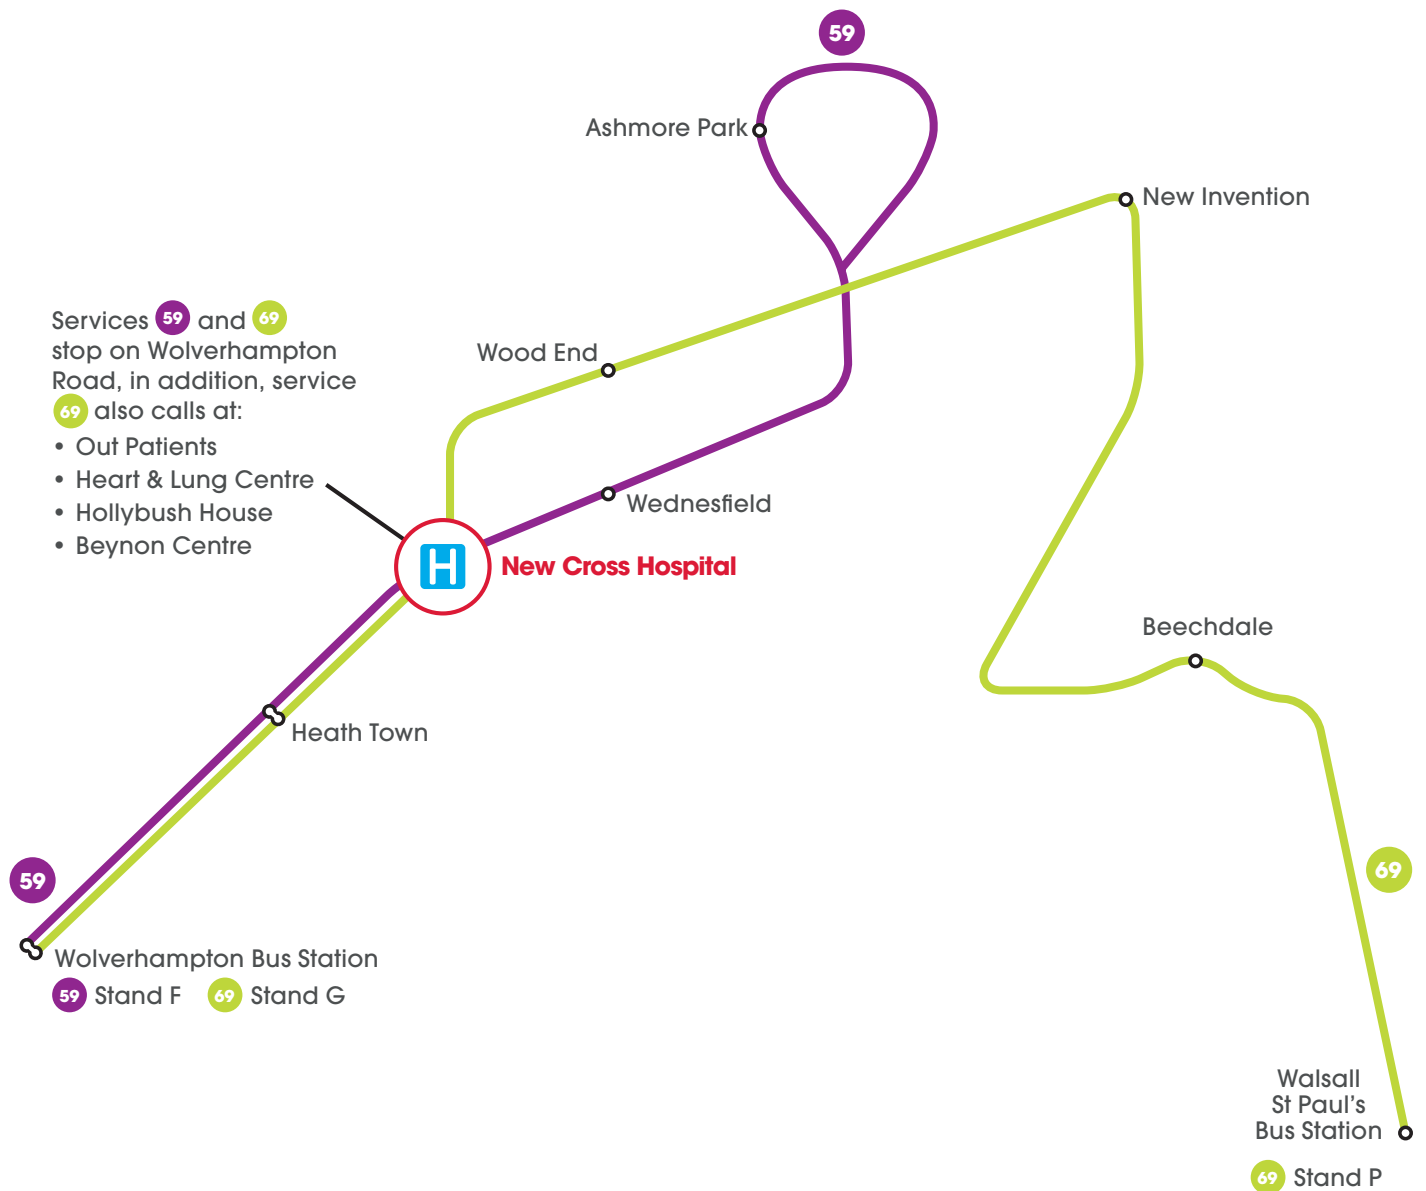

Cannock Chase Hospital

by bus

How often our buses run to Cannock Chase Hospital

X51 up to **every 30 mins**

New Cross Hospital by bus

How often our buses run to New Cross Hospital

59 up to **every 7 mins**

69 up to **every 30 mins**

West Park Hospital

by bus

How often our buses run to West Park Hospital

- 1** up to **every 12 mins**
- 3** up to **every 20 mins**
- 4** up to **every 20 mins**
- 10** up to **every 20 mins**
- 10A** up to **every 2 hours**
Mon to Fri daytime only
(extra buses at peak hours)
- 10B** up to **every 2 hours**
Mon to Fri daytime only

Where to catch the bus

Services **10** **10A** **10B**
serve Wolverhampton
Bus station

Services **1** **3** **4**
serve stops around
Wolverhampton city centre

Services **10** **10A** **10B**
also serve city centre stops

Connections for services throughout
the West Midlands are available in
Wolverhampton City Centre