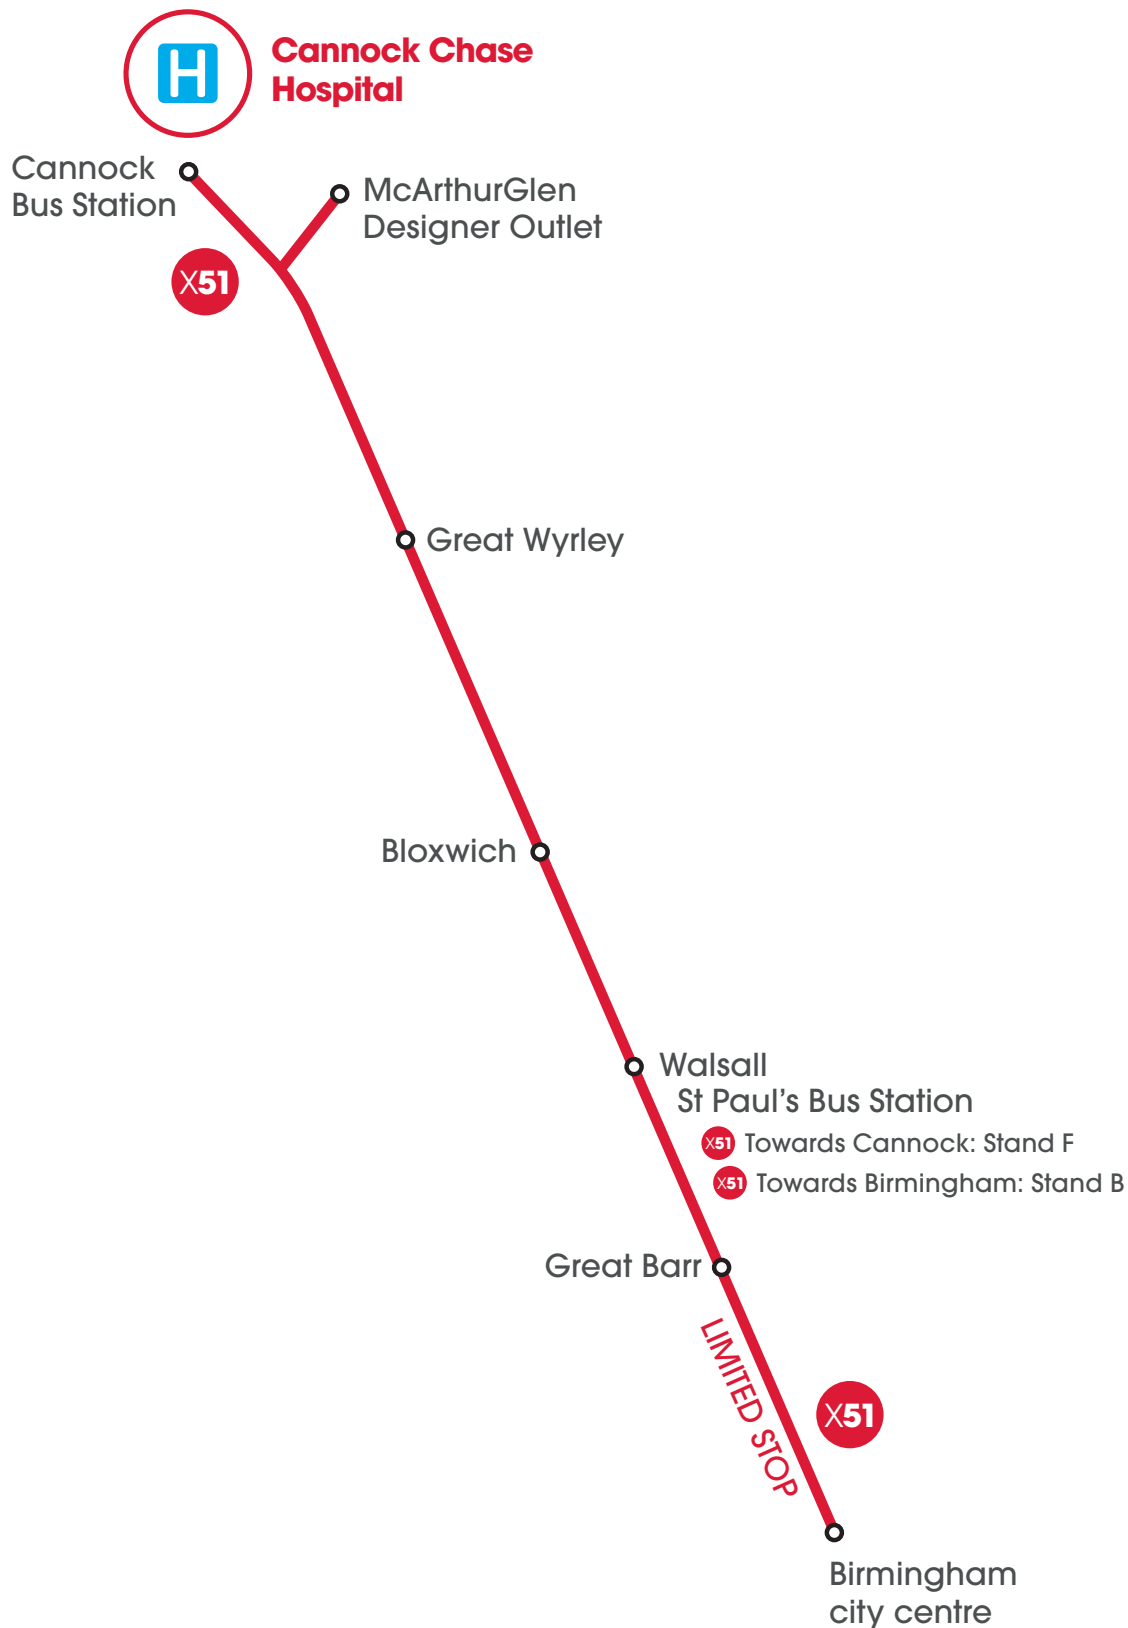

Cannock Chase Hospital

by bus

How often our buses run to Cannock Chase Hospital

X51 up to **every 30 mins**

New Cross Hospital by bus

How often our buses run to New Cross Hospital

59 up to **every 7 mins**

69 up to **every 30 mins**

West Park Hospital

by bus

How often our buses run to West Park Hospital

- 1** up to **every 12 mins**
- 3** up to **every 20 mins**
- 4** up to **every 20 mins**
- 10** up to **every 20 mins**
- 10A** up to **every 2 hours**
Mon to Fri daytime only
(extra buses at peak hours)
- 10B** up to **every 2 hours**
Mon to Fri daytime only

Where to catch the bus

Services **10** **10A** **10B**
serve Wolverhampton
Bus station

Services **1** **3** **4**
serve stops around
Wolverhampton city centre

Services **10** **10A** **10B**
also serve city centre stops

Connections for services throughout
the West Midlands are available in
Wolverhampton City Centre